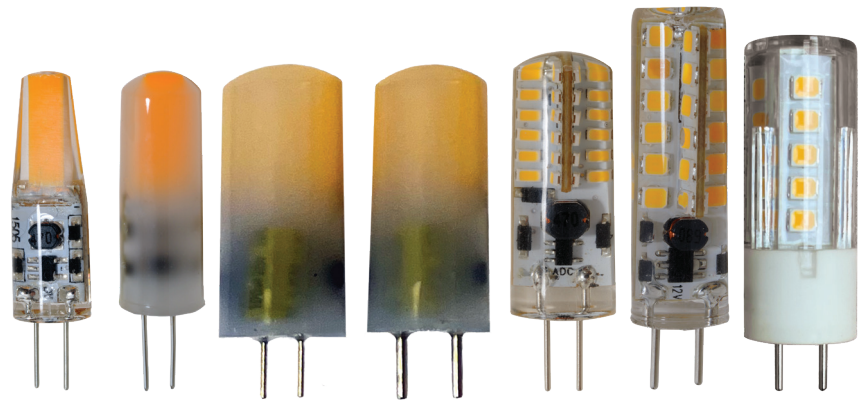

Type:

Model:

Encapsulated Bi-Pin LED Lamps

SPECIFICATIONS

BASE: G4 or GY6.35 bi-pin base.

VOLTAGE: 12V AC/DC, dimmable.

CRI: 80+

WEATHERPROOF: IP65 (weatherproof)

WARRANTY: Five years.

Encapsulated bi-pin lamps from Dauer offer very durable 360° illumination for deck lights, path lights, step lights, wall washers, and more. Warm and cool white color temperatures and wildlife-safe amber are available. IP65 weatherproof rated. Warrantied for 5 years, average rated life is 25,000 hours.

2W	2W	3W	3W	4W	4W
487170/ 487173	487172 (frosted)	487174/ 487175	487192/ 487194	487196/ 487198	487199
2700K and 3000K	2700K and 3000K	2700K and 3000K	2700K and 3000K	2700K and 3000K	2700K and 3000K

DIMENSIONS: