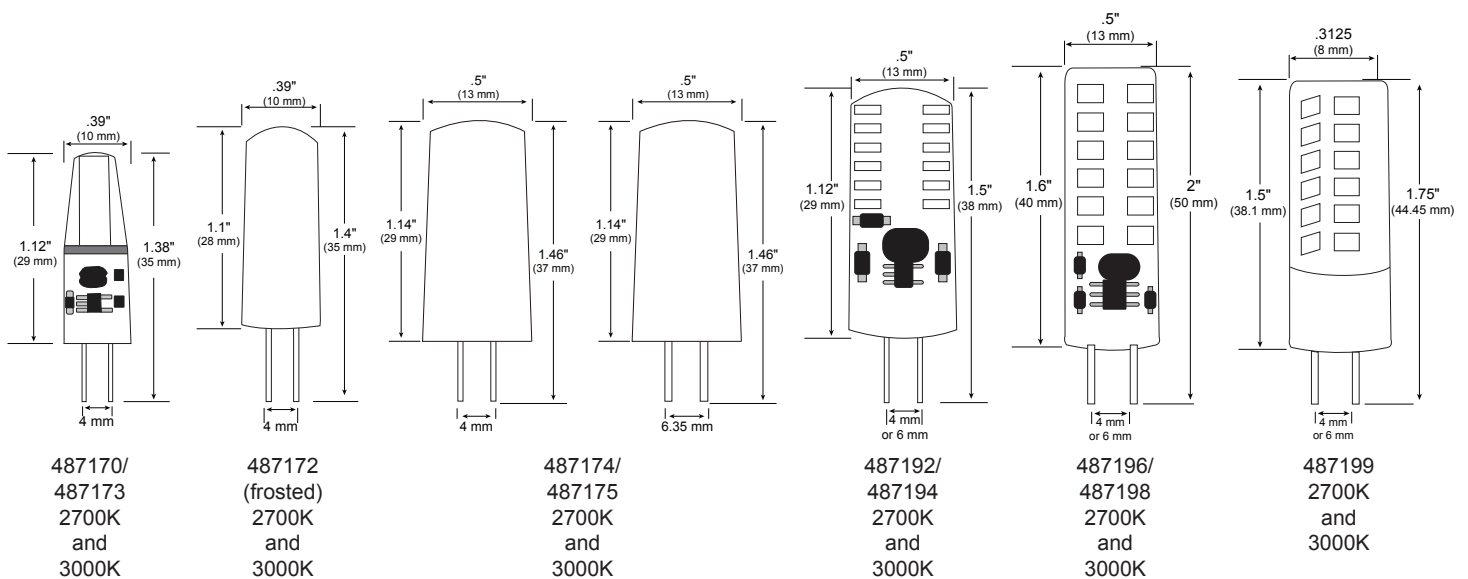

Type:

Model:

Encapsulated Bi-Pin LED Lamps

SPECIFICATIONS

BASE: G4 or GY6.35 bi-pin base.

VOLTAGE: 12V AC/DC, dimmable.

CRI: 80+

WEATHERPROOF: IP65 (weatherproof)

2W	2W	3W	3W	4W	4W
487170/ 487173	487172 (frosted)	487174/ 487175	487192/ 487194	487196/ 487198	487199
2700K and 3000K	2700K and 3000K	2700K and 3000K	2700K and 3000K	2700K and 3000K	2700K and 3000K

DIMENSIONS: