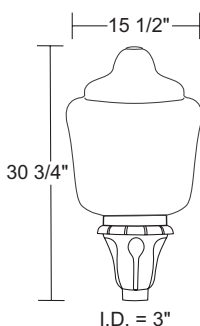

Type:

Model:

RoHS compliant

- 120-277V Input Voltage, 50/60Hz
- Driver UL Class 2, Power Factor >.90
- Ambient Operating Temperature -40°C (-40°F) to +40°C (105°F)
- Cast Aluminum Fitter
- Thermal Protection

## PILLOW

TUSCAN FITTER

DORIC FITTER

**F**  
Plastic Finial Topper supplied with 1/4-20 x 1-1/4" stainless steel hex screw

DFA277

DFA278

Pillows have 8" neck

GUIDE: DFA277-DL4000C-BP-T3