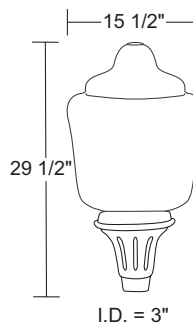

## PILLOW

TUSCAN FITTER

DORIC FITTER

**F**  
Plastic Finial Topper supplied with 1/4-20 x 1-1/4" stainless steel hex screw

DFA277

DFA278

Pillows have 8" neck

GUIDE: DFA277-DL4000C-BP-T3