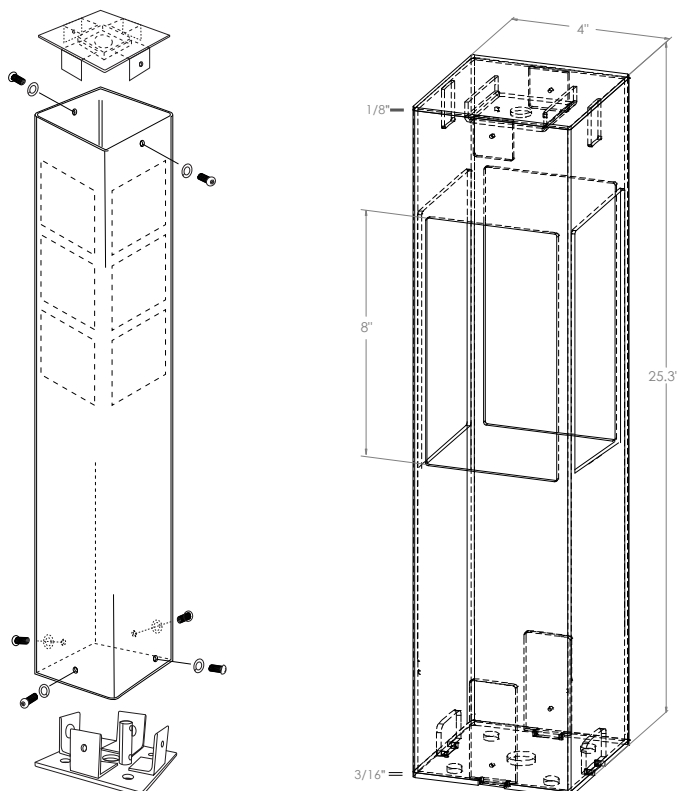

DIMENSIONS:

Cardinal C291-GN20 Patina Texture Semi Gloss	
Cardinal T091-GN57 Verdigris Texture Semi Gloss	
Cardinal T013-RD15 Red Hammer Semi Gloss	
Tiger Drylac 39/40002 Sapphire Hammer	
TCI Powders 9016-8336 Burst Rust	
Tiger Drylac 38/60080 Statuary Bronze	
Tiger Drylac 49/92910 Silver Matte	
Tiger Drylac 39/81420 Jet Black Hammer	
TCI Powders 9030-90922 SD Flat Black	
Powder Buy the Pound SK4331 Fine Textured Black	
Cardinal T012-WH260 White Hammer Semi Gloss	
PPG PCT23104 Vintage Bronze Texture	
Primastic PVB-8109 Jade/Copper	
Cardinal T064-BL95 Blue Hammer Semi Gloss