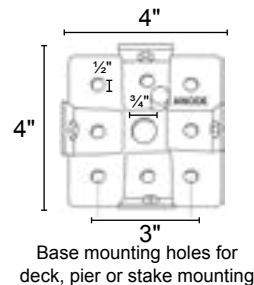

DIMENSIONS:

Cardinal C291-GN20 Patina Texture Semi Gloss	
Cardinal T091-GN57 Verdigris Texture Semi Gloss	
Cardinal T013-RD15 Red Hammer Semi Gloss	
Tiger Drylac 39/40002 Sapphire Hammer	
TCI Powders 9016-8336 Burst Rust	
Tiger Drylac 38/60080 Statuary Bronze	
Tiger Drylac 49/92910 Silver Matte	
Tiger Drylac 39/81420 Jet Black Hammer	
TCI Powders 9030-90922 SD Flat Black	
Powder Buy the Pound SK4331 Fine Textured Black	
Cardinal T012-WH260 White Hammer Semi Gloss	
PPG PCT23104 Vintage Bronze Texture	
Primastic PVB-8109 Jade/Copper	
Cardinal T064-BL95 Blue Hammer Semi Gloss