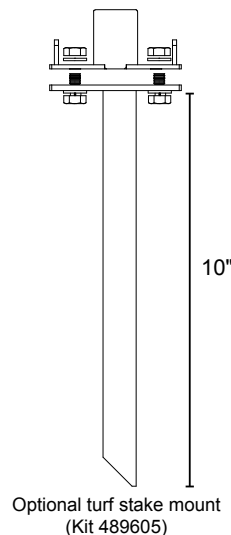

DIMENSIONS:

Cardinal C291-GN20 Patina Texture Semi Gloss	
Cardinal T091-GN57 Verdigris Texture Semi Gloss	
Cardinal T013-RD15 Red Hammer Semi Gloss	
Tiger Drylac 39/40002 Sapphire Hammer	
TCI Powders 9016-8336 Burst Rust	
Tiger Drylac 38/60080 Statuary Bronze	
Tiger Drylac 49/92910 Silver Matte	
Tiger Drylac 39/81420 Jet Black Hammer	
TCI Powders 9030-90922 SD Flat Black	
Powder Buy the Pound SK4331 Fine Textured Black	
Cardinal T012-WH260 White Hammer Semi Gloss	
PPG PCT23104 Vintage Bronze Texture	
Primastic PVB-8109 Jade/Copper	
Cardinal T064-BL95 Blue Hammer Semi Gloss