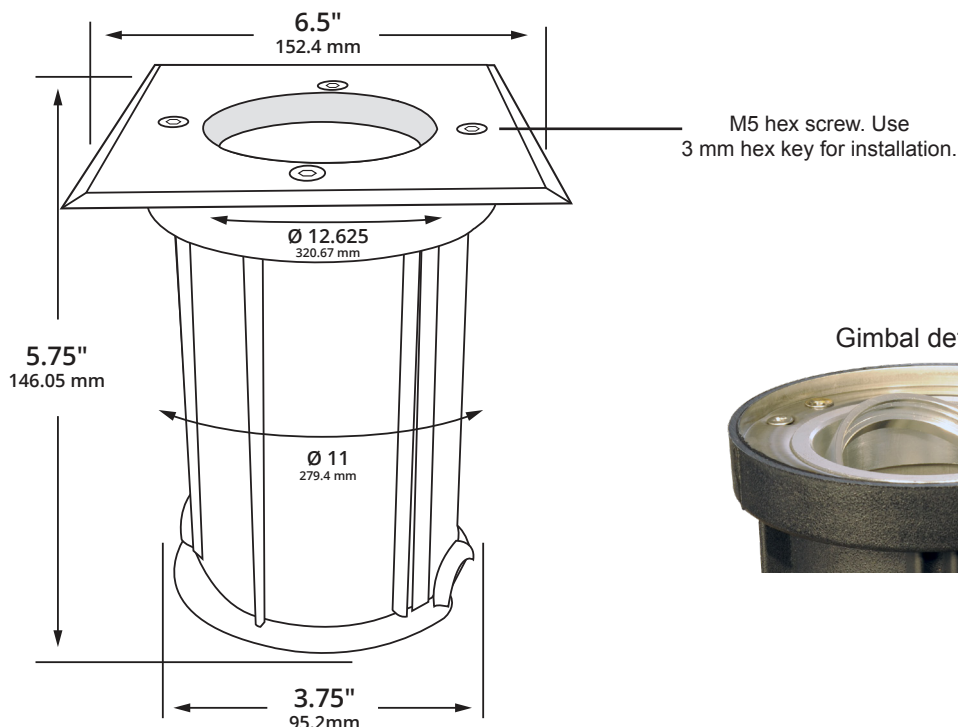

Type:

Model:

WENTWORTH Adjustable Gimbal Well Light Fixture

ORDERING CODE:

490071

SPECIFICATIONS

HOUSING:

Cast brass faceplate. (Opens with 3 mm hex key.) Composite body. Aluminum gimbal.

LENS:

Flat tempered glass.

LAMP TYPE:

12V MR16. LED recommended. Halogen 30W maximum or 7W LED maximum.

MOUNTING:

Installs in-grade. Can replace a standard 6-inch-square paver.

WIRING:

Pre-wired with 5' pigtail of 18/2 cable.

WARRANTY:

Lifetime.

The Wentworth well light has an easily adjustable gimbal mechanism that allows precise aiming of the lamp for angled uplighting. Cast brass faceplate with a gasketed heavy-duty composite body. Can replace a standard 6-inch-square driveway paver.

DIMENSIONS:

LED LAMP SPECIFICATIONS

LAMP TYPE:

12V Dauer MR16 lamp with 5-year warranty, dimmable, and suitable for enclosed luminaires.

OPTICS:

Integral optics providing available beam spreads from 15° to 100°.