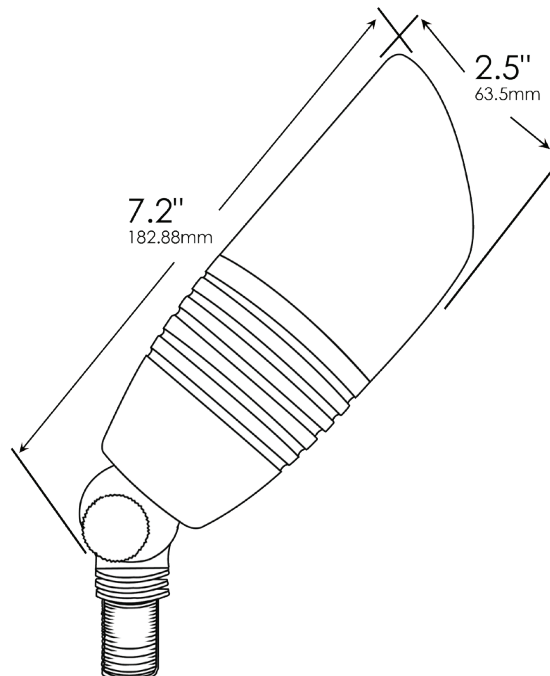

LAMP TYPE:

12V MR16. LED recommended. 35W halogen or 7W LED maximum.

MOUNTING:

Stem threaded with 1/2" NPT. Heavy-duty composite stake included. May be mounted into threaded hubs in junction boxes or mounting accessories.

WIRING:

Pre-wired with 5' pigtail of 18/2 cable.

WARRANTY:

Lifetime.

The decoratively ribbed Icon uplight is cast from solid brass. Its tempered glass convex lens casts a gentle, even light. The "lock-and-load" shroud features double O-rings for durability.

DIMENSIONS:

LED LAMP SPECIFICATIONS

LAMP TYPE:

12V Dauer MR16 lamp with 5-year warranty, dimmable, and suitable for enclosed luminaires.

OPTICS:

Integral optics providing available beam spreads from 15° to 60°.