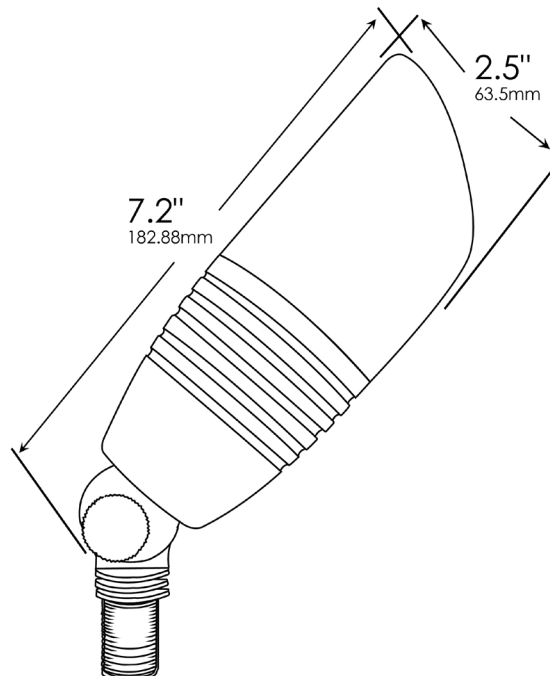

12V MR16. LED recommended. 35W halogen or 7W LED maximum.

**MOUNTING:**

Stem threaded with 1/2" NPT. Heavy-duty composite stake included. May be mounted into threaded hubs in junction boxes or mounting accessories.

**WIRING:**

Pre-wired with 5' pigtail of 18/2 cable.

**WARRANTY:**

Lifetime.

The decoratively ribbed Icon uplight is cast from solid brass. Its tempered glass convex lens casts a gentle, even light. The "lock-and-load" shroud features double O-rings for durability.

## DIMENSIONS:

LED LAMP SPECIFICATIONS

**LAMP TYPE:**

12V Dauer MR16 lamp with 5-year warranty, dimmable, and suitable for enclosed luminaires.

**OPTICS:**

Integral optics providing available beam spreads from 15° to 60°.