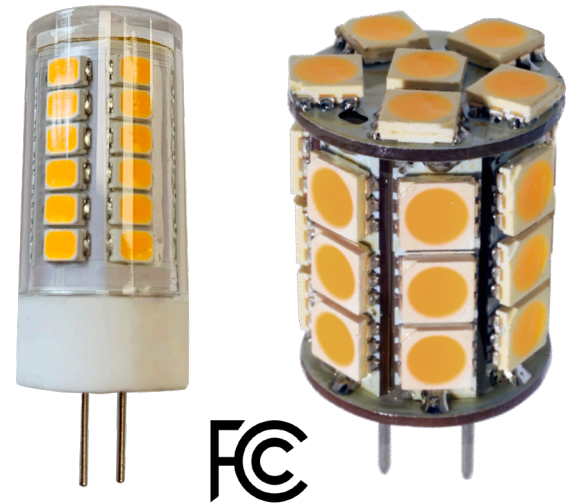

Type:

Model:

12V SMD Decorative Color Bi-Pin

SPECIFICATIONS

BASE:

G4 bi-pin base

VOLTAGE:

12V AC/DC

WATTAGE:

3.3W-4W

WARRANTY:

Five years

CODE	PRODUCT DESCRIPTION	BASE	VOLTAGE	WATTAGE
487117	LED3E-G4-A 12V 3W AMBER	G4	12V AC/DC	3.3W
487118	LED3E-G4-B 12V 3W BLUE	G4	12V AC/DC	3.3W
487119	LED3E-G4-G 12V 3W GREEN	G4	12V AC/DC	3.3W
487120	LED3E-G4-R 12V 3W RED	G4	12V AC/DC	3.3W
487122	LED-ENC-G4-4SMD-12V-AMBER	G4	12V AC/DC	4W

The DauerLED bi-pin is a high powered 12 Volt LED lamp. The Dauer bi-pin is a highly efficient LED which uses only 3.3 or 4 watts of energy while maintaining a very nice quality of light. It is virtually identical in physical size to a standard bi-pin which makes it ideal for many different lighting applications including accent lighting. All DauerLED bi-pin's have been manufactured and tested in accordance with RoHS. DauerLED products contain no mercury.