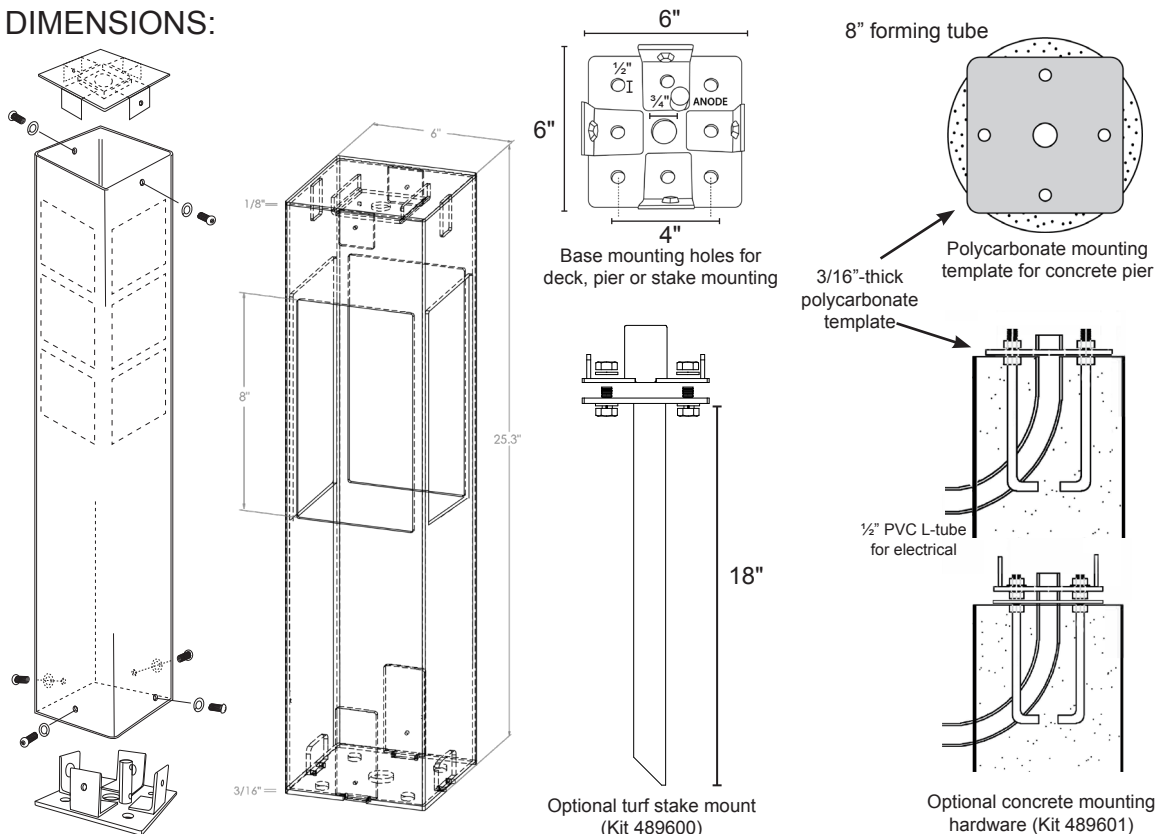

Type:

Model:

CENTER SQUARE 6"×6"×25" 12V LED Silhouette Bollard

ORDERING CODE:
489521

SPECIFICATIONS

SIZE:
6" X 6" X 25"

HOUSING:
Architectural-grade (6063-T6) 1/8" aluminum. 3/16"-thick aluminum base plate.

ZINC ANODE:
3/8-16 NPT replacement zinc anode (502021) included.

MOUNTING OPTIONS:
Standard: Mounts to decking with included deck mount.
Kit 489600: 18-inch turf mounting stake option with marine-grade stainless bolts, washers, nuts.
Kit 489601: Poured concrete kit. Galvanized anchor hardware (four 1/2" X 8" bent anchor bolts, with 12 nuts, 4 washers, polycarbonate bolt-pattern template/insulator, and PVC electrical sweep).

OTHER OPTIONS:
Available in unpainted 3/8" steel with stainless-steel base. Four-sided design is standard, but can be ordered with black-out on 1, 2, or 3 sides. Any custom color is available. Custom designs and logos available. Interior kit available.

WIRING:
Prewired with 5-foot 18/2 lead.

WARRANTY:
Lifetime on fixture. Ten-year warranty on powdercoating. Five-year warranty on replaceable LED lamp.

DIMENSIONS:

From Dauer's Silhouette Collection, the Center Square 6x6x25 bollard is crafted in America from architectural-grade aluminum for lifelong service. Anchors securely and easily to decks, poured concrete, or on a turf stake. Numerous powder-coated colors available. Dark sky compliant.