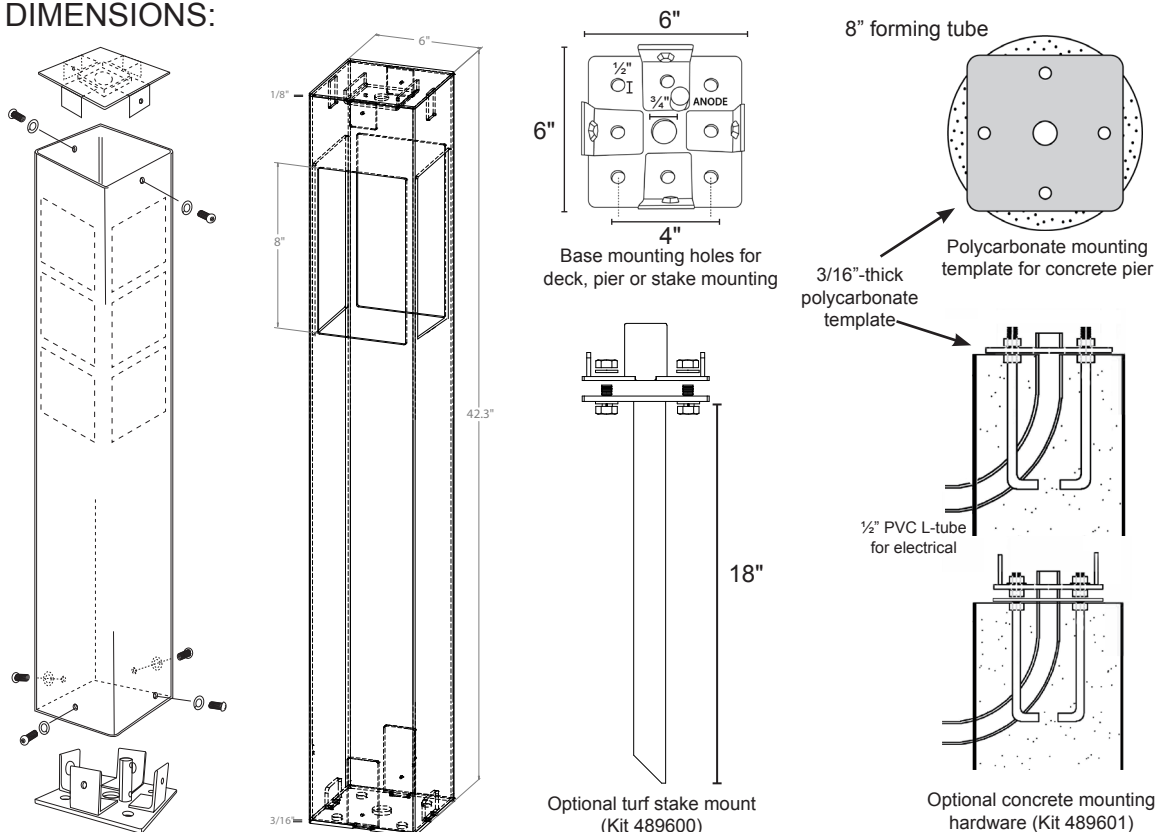

Type:

Model:

CENTER SQUARE 6"×6"×42" 12V LED Silhouette Bollard

ORDERING CODE:
489522

SPECIFICATIONS

SIZE:
6" X 6" X 42"

HOUSING:
Architectural-grade (6063-T6) 1/8" aluminum. 3/16"-thick aluminum base plate.

ZINC ANODE:
3/8-16 NPT replacement zinc anode (502021) included.

MOUNTING OPTIONS:
Standard: Mounts to decking with included deck mount.
Kit 489600: 18-inch turf mounting stake option with marine-grade stainless bolts, washers, nuts.
Kit 489601: Poured concrete kit. Galvanized anchor hardware (four 1/2" X 8" bent anchor bolts, with 12 nuts, 4 washers, polycarbonate bolt-pattern template/insulator, and PVC electrical sweep).

OTHER OPTIONS:
Available in unpainted 3/8" steel with stainless-steel base. Four-sided design is standard, but can be ordered with black-out on 1, 2, or 3 sides. Any custom color is available. Custom designs and logos available. Interior kit available.

WIRING:
Prewired with 5-foot 18/2 lead.

WARRANTY:
Lifetime on fixture. Ten-year warranty on powdercoating. Five-year warranty on replaceable LED lamp.

DIMENSIONS:

From Dauer's Silhouette Collection, the Center Square 6x6x42 bollard is crafted in America from architectural-grade aluminum for lifelong service. Anchors securely and easily to decks, poured concrete, or on a turf stake. Numerous powder-coated colors available. Dark sky compliant. Available in 25-inch and 42-inch versions.