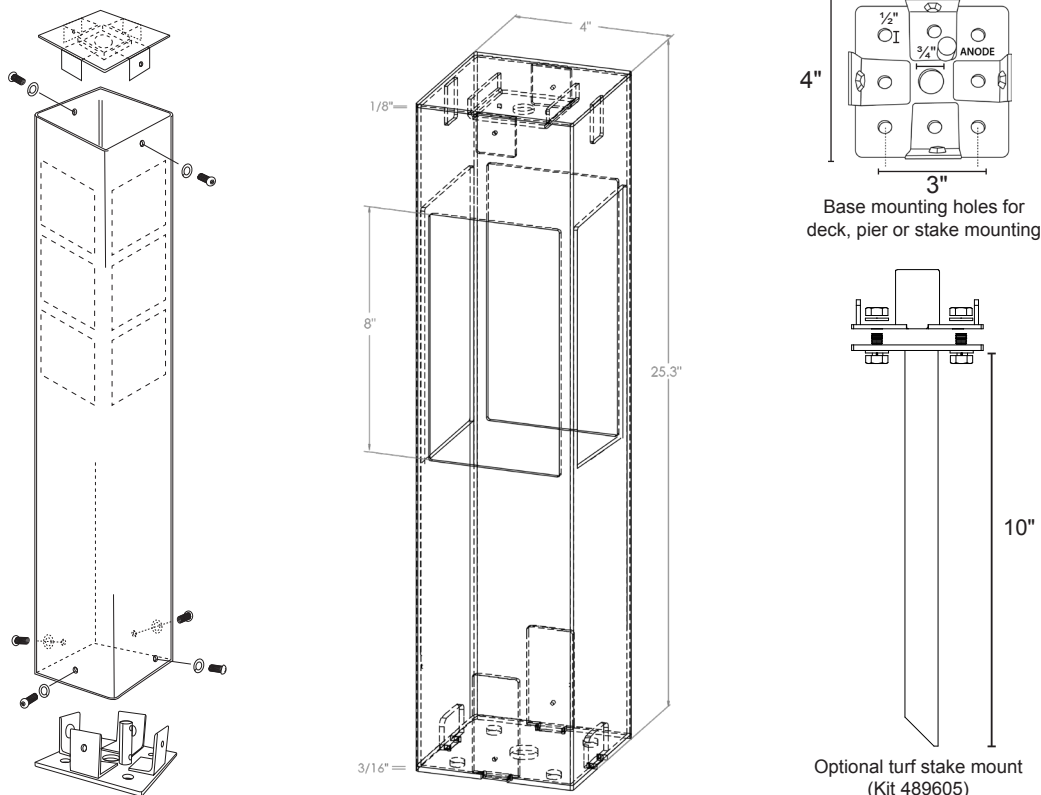

DIMENSIONS:

Cardinal C291-GN20 Patina Texture Semi Gloss	
Cardinal T091-GN57 Verdigris Texture Semi Gloss	
Cardinal T013-RD15 Red Hammer Semi Gloss	
Tiger Drylac 39/40002 Sapphire Hammer	
TCI Powders 9016-8336 Burst Rust	
Tiger Drylac 38/60080 Statuary Bronze	
Tiger Drylac 49/92910 Silver Matte	
Tiger Drylac 39/81420 Jet Black Hammer	
TCI Powders 9030-90922 SD Flat Black	
Powder Buy the Pound SK4331 Fine Textured Black	
Cardinal T012-WH260 White Hammer Semi Gloss	
PPG PCT23104 Vintage Bronze Texture	
Primastic PVB-8109 Jade/Copper	
Cardinal T064-BL95 Blue Hammer Semi Gloss