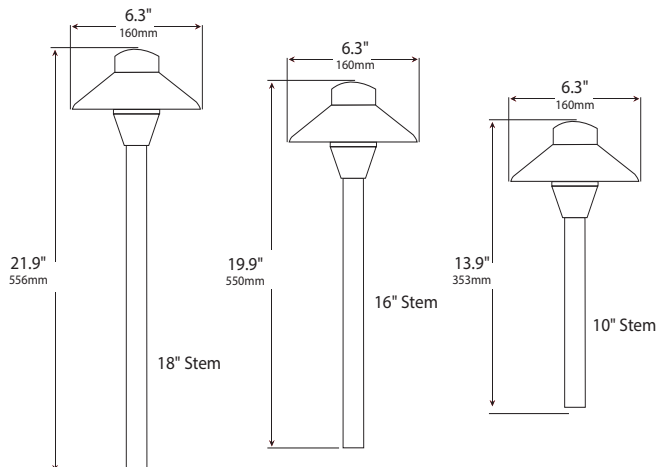

DIMENSIONS: