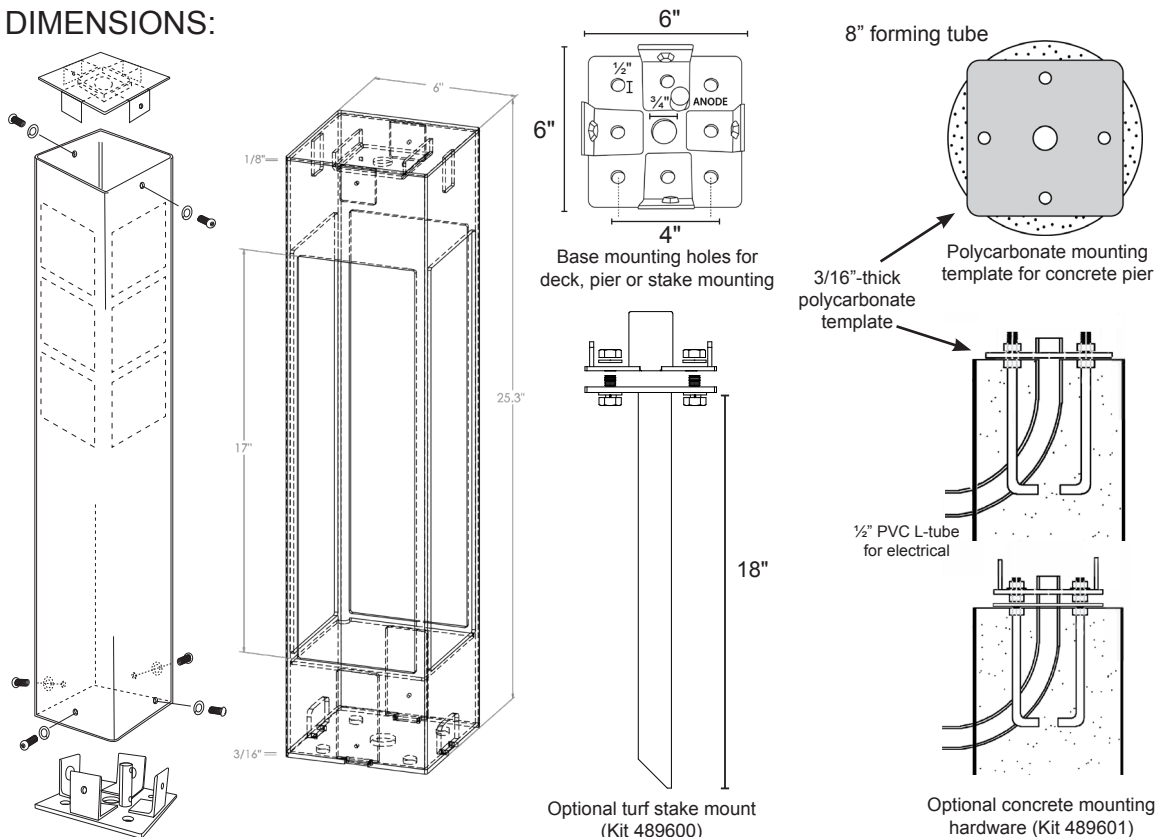

DIMENSIONS:

Cardinal C291-GN20 Patina Texture Semi Gloss	
Cardinal T091-GN57 Verdigris Texture Semi Gloss	
Cardinal T013-RD15 Red Hammer Semi Gloss	
Tiger Drylac 39/40002 Sapphire Hammer	
TCI Powders 9016-8336 Burst Rust	
Tiger Drylac 38/60080 Statuary Bronze	
Tiger Drylac 49/92910 Silver Matte	
Tiger Drylac 39/81420 Jet Black Hammer	
TCI Powders 9030-90922 SD Flat Black	
Powder Buy the Pound SK4331 Fine Textured Black	
Cardinal T012-WH260 White Hammer Semi Gloss	
PPG PCT23104 Vintage Bronze Texture	
Primastic PVB-8109 Jadel/Copper	
Cardinal T064-BL95 Blue Hammer Semi Gloss