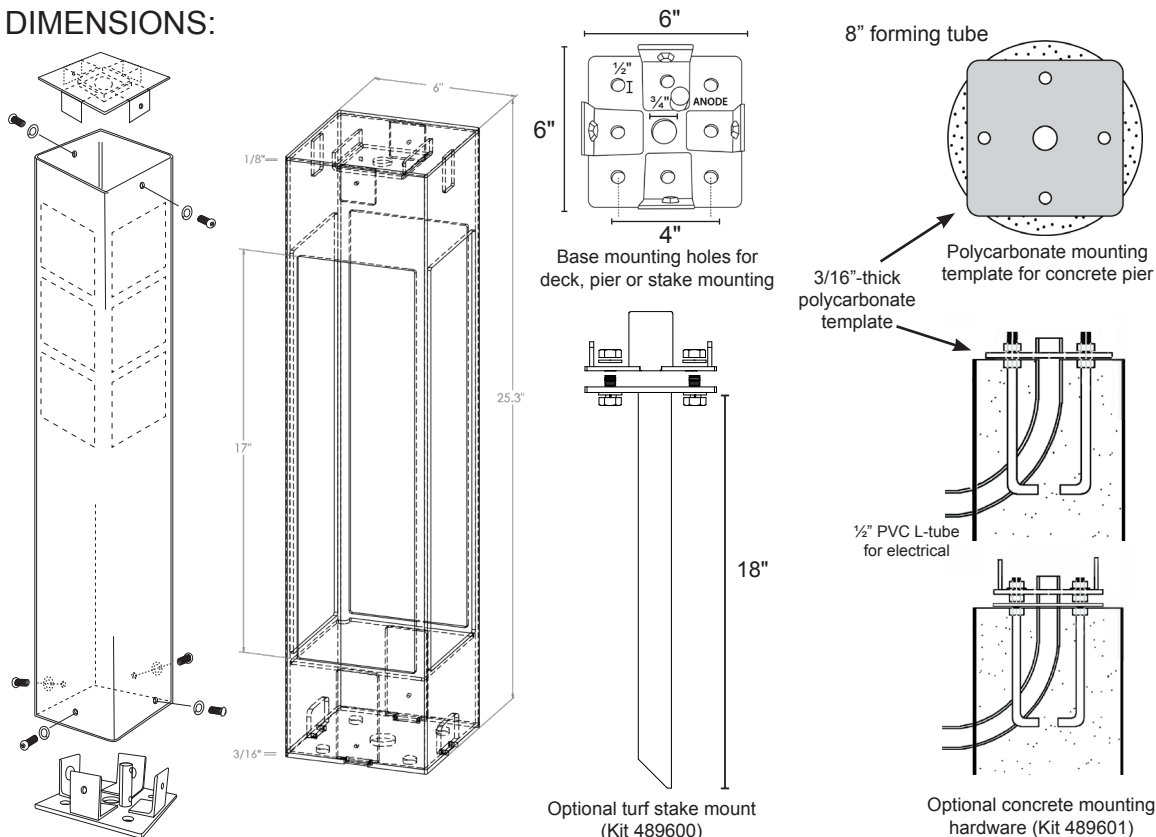

DIMENSIONS:

Cardinal C291-GN20 Patina Texture Semi Gloss	
Cardinal T091-GN57 Verdigris Texture Semi Gloss	
Cardinal T013-RD15 Red Hammer Semi Gloss	
Tiger Drylac 39/40002 Sapphire Hammer	
TCI Powders 9016-8336 Burst Rust	
Tiger Drylac 38/60080 Statuary Bronze	
Tiger Drylac 49/92910 Silver Matte	
Tiger Drylac 39/81420 Jet Black Hammer	
TCI Powders 9030-90922 SD Flat Black	
Powder Buy the Pound SK4331 Fine Textured Black	
Cardinal T012-WH260 White Hammer Semi Gloss	
PPG PCT23104 Vintage Bronze Texture	
Primastic PVB-8109 Jadel/Copper	
Cardinal T064-BL95 Blue Hammer Semi Gloss