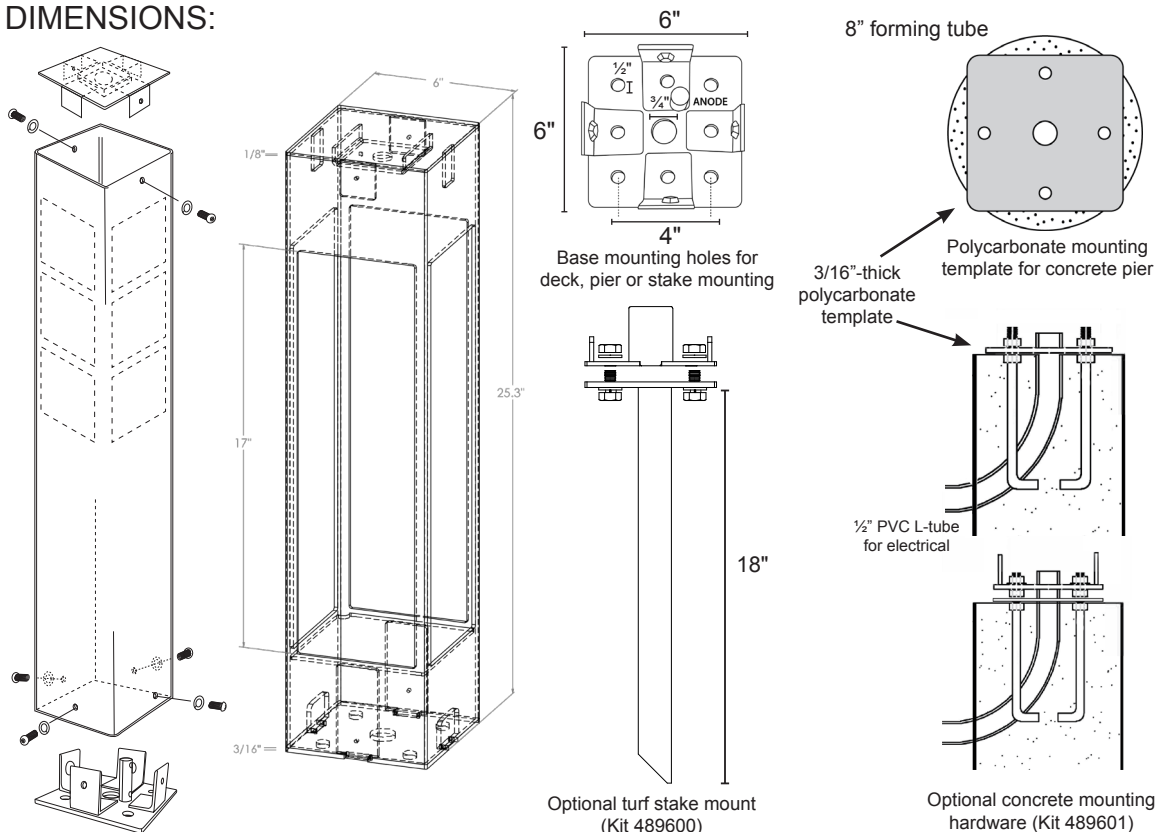

DIMENSIONS:

Cardinal C291-GN20 Patina Texture Semi Gloss	
Cardinal T091-GN57 Verdigris Texture Semi Gloss	
Cardinal T013-RD15 Red Hammer Semi Gloss	
Tiger Drylac 39/40002 Sapphire Hammer	
TCI Powders 9016-8336 Burst Rust	
Tiger Drylac 38/60080 Statuary Bronze	
Tiger Drylac 49/92910 Silver Matte	
Tiger Drylac 39/81420 Jet Black Hammer	
TCI Powders 9030-90922 SD Flat Black	
Powder Buy the Pound SK4331 Fine Textured Black	
Cardinal T012-WH260 White Hammer Semi Gloss	
PPG PCT23104 Vintage Bronze Texture	
Primistic PVB-8109 Jade/Copper	
Cardinal T064-BL95 Blue Hammer Semi Gloss