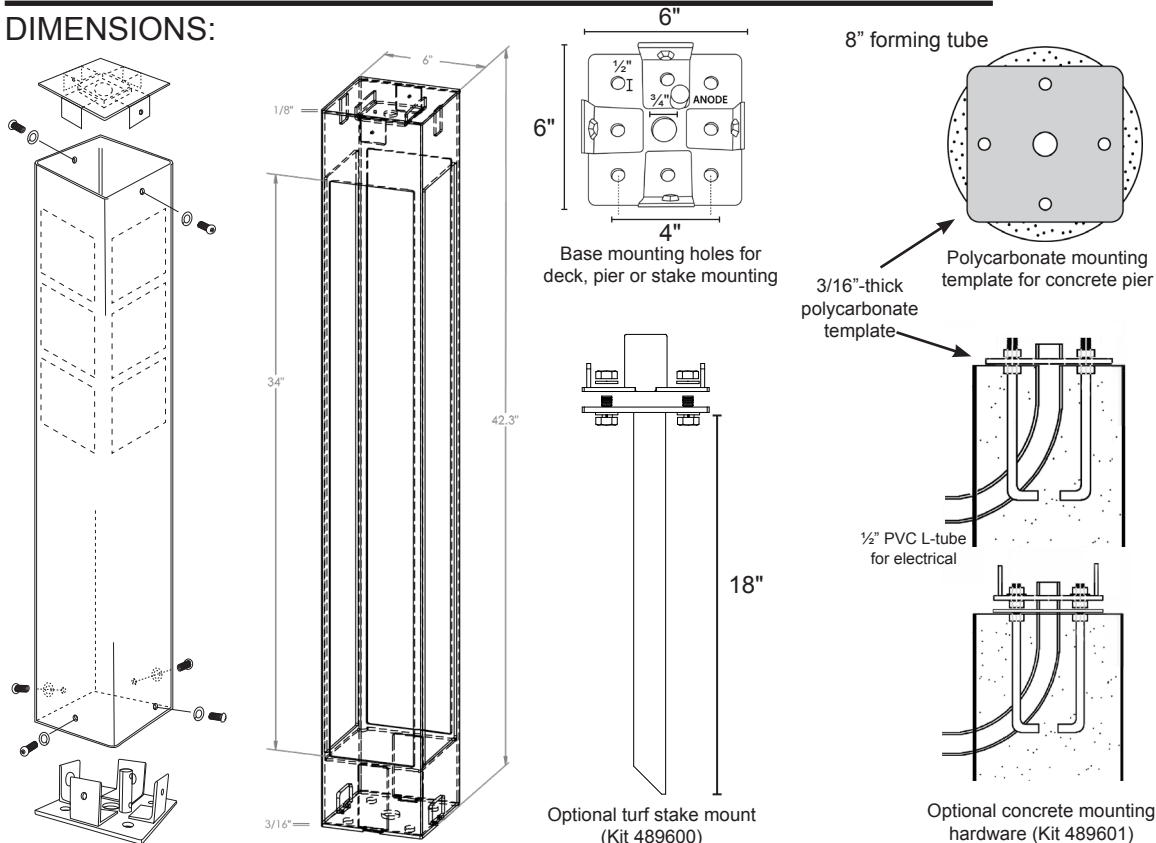

DIMENSIONS:

Cardinal C291-GN20 Patina Texture Semi Gloss	
Cardinal T091-GN57 Verdigris Texture Semi Gloss	
Cardinal T013-RD15 Red Hammer Semi Gloss	
Tiger Drylac 39/40002 Sapphire Hammer	
TCI Powders 9016-8336 Burst Rust	
Tiger Drylac 38/60080 Statuary Bronze	
Tiger Drylac 49/92910 Silver Matte	
Tiger Drylac 39/81420 Jet Black Hammer	
TCI Powders 9030-90922 SD Flat Black	
Powder Buy the Pound SK4331 Fine Textured Black	
Cardinal T012-WH260 White Hammer Semi Gloss	
PPG PCT23104 Vintage Bronze Texture	
Primastic PVB-8109 Jadel/Copper	
Cardinal T064-BL95 Blue Hammer Semi Gloss