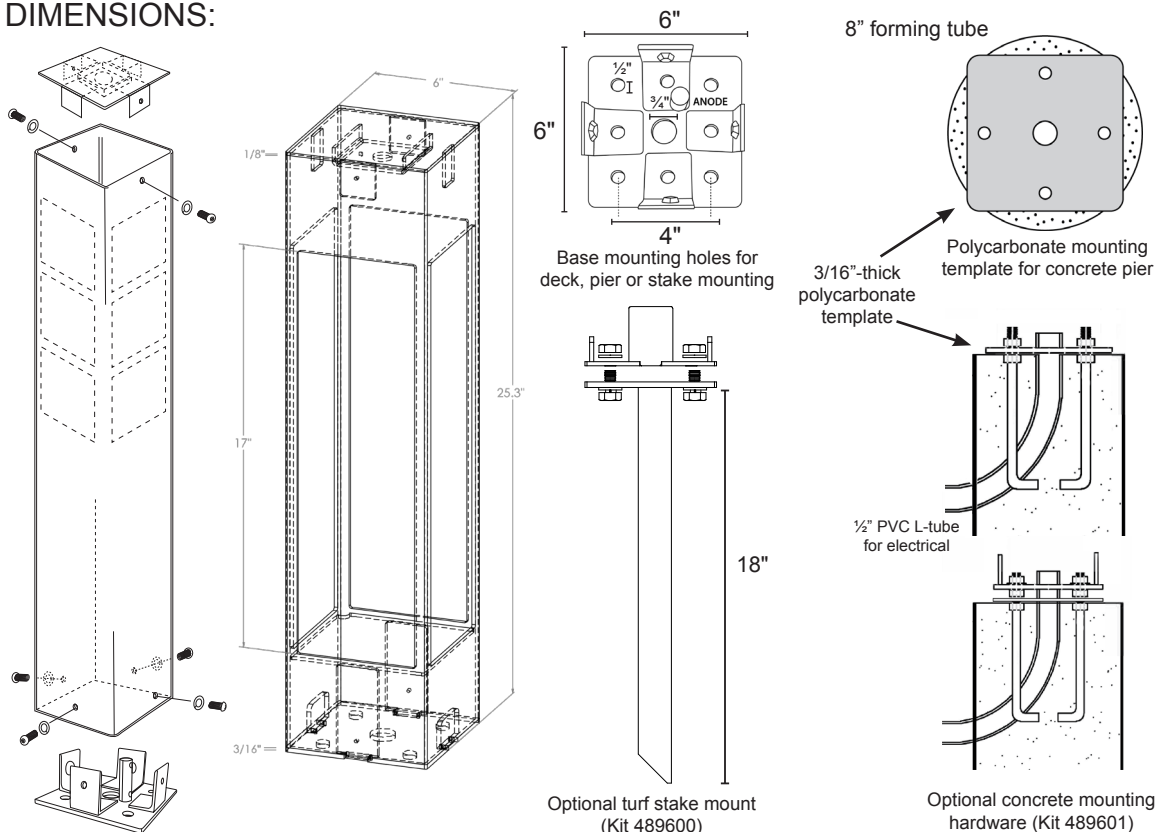

Type:

Model:

DECO DRIVE 25" 12V LED Silhouette Bollard

ORDERING CODE:
489513

SPECIFICATIONS

SIZE:
6" X 6" X 25"

HOUSING:
Architectural-grade (6063-T6) 1/8" aluminum. 3/16"-thick aluminum base plate.

STANDARD POWDER COAT COLORS:
PPG PCT23104 Vintage Bronze Texture is standard for the Deco Drive. Available in additional colors per the chart below. Other custom colors are also available.

SOCKET AND LAMP:
12V 2W 100° 2700K MR8 Dauer LED replaceable lamp (486801) included. Will also accept PAR36 12V LED lamps.

ZINC ANODE:
3/8-16 NPT replacement zinc anode (502021) included.

MOUNTING OPTIONS:
Standard: Mounts to decking with included deck mount.
Kit 489600: 18-inch turf mounting stake option with marine-grade stainless bolts, washers, nuts.
Kit 489601: Poured concrete kit. Galvanized anchor hardware (four 1/2" X 8" bent anchor bolts, with 12 nuts, 4 washers, polycarbonate bolt-pattern template/insulator, and PVC electrical sweep).

OTHER OPTIONS:
Available in unpainted 3/8" steel with stainless-steel base. Four-sided design is standard, but can be ordered with black-out on 1, 2, or 3 sides. Any custom color is available. Custom designs and logos available. Interior kit available.

WIRING:
Prewired with 5-foot 18/2 lead.

WARRANTY:
Lifetime on fixture. Ten-year warranty on powdercoating. Five-year warranty on replaceable LED lamp.

DIMENSIONS:

From Dauer's Silhouette Collection, Deco Drive 6x6x25 bollard is crafted in America from architectural-grade aluminum for lifelong service. Anchors securely and easily to decks, poured concrete, or on a turf stake. Numerous powder-coated colors available. Dark sky compliant. Available in 25-inch and 42-inch versions.