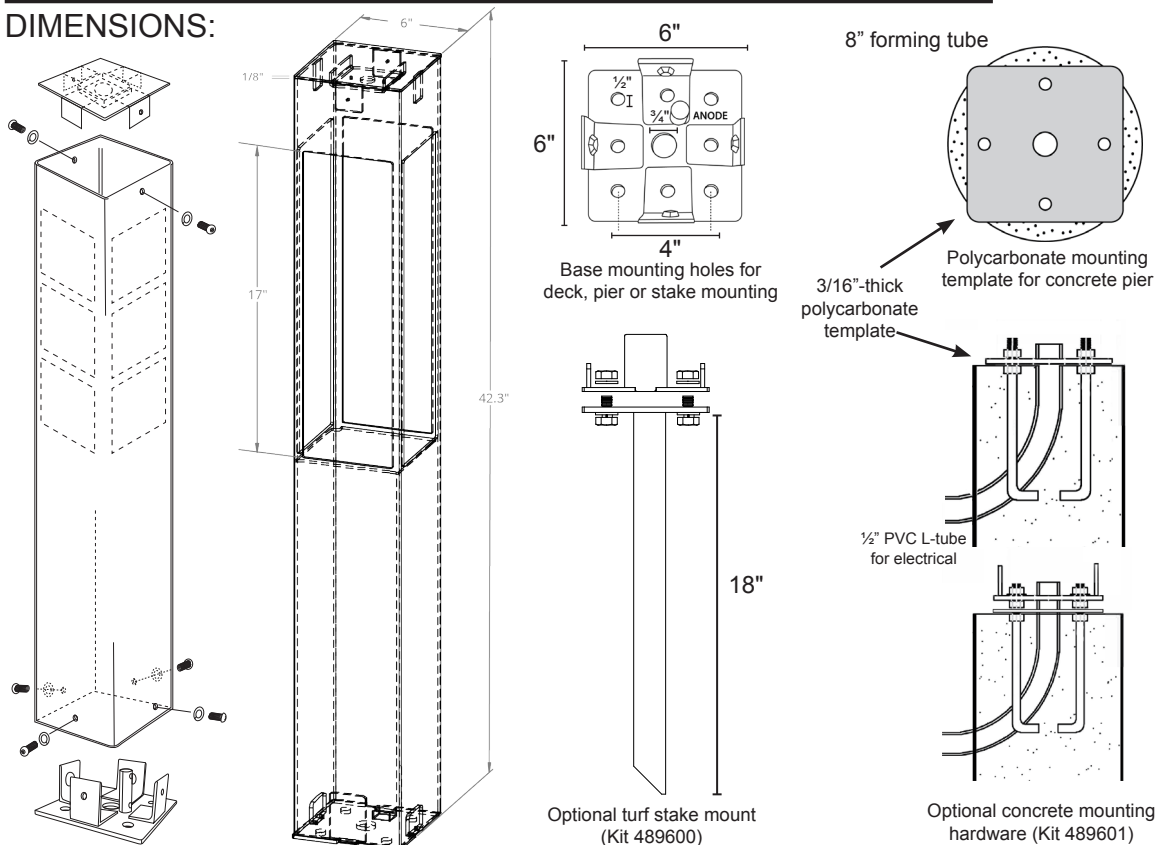

Type:

Model:

DECO DRIVE 42" 12V LED Silhouette Bollard

ORDERING CODE:
489514

SPECIFICATIONS

SIZE:
6" X 6" X 42"

HOUSING:
Architectural-grade (6063-T6) 1/8" aluminum. 3/16"-thick aluminum base plate.

STANDARD POWDER COAT COLORS:
PPG PCT23104 Vintage Bronze Texture is standard for the Deco Drive. Available in additional colors per the chart below. Other custom colors are also available.

SOCKET AND LAMP:
12V 2W 100° 2700K MR8 Dauer LED replaceable lamp (486801) included. Will also accept PAR36 12V LED lamps.

ZINC ANODE:
3/8-16 NPT replacement zinc anode (502021) included.

MOUNTING OPTIONS:
Standard: Mounts to decking with included deck mount.
Kit 489600: 18-inch turf mounting stake option with marine-grade stainless bolts, washers, nuts.
Kit 489601: Poured concrete kit. Galvanized anchor hardware (four 1/2" X 8" bent anchor bolts, with 12 nuts, 4 washers, polycarbonate bolt-pattern template/insulator, and PVC electrical sweep).

OTHER OPTIONS:
Available in unpainted 3/8" steel with stainless-steel base. Four-sided design is standard, but can be ordered with black-out on 1, 2, or 3 sides. Any custom color is available. Custom designs and logos available. Interior kit available.

WIRING:
Prewired with 5-foot 18/2 lead.

WARRANTY:
Lifetime on fixture. Ten-year warranty on powdercoating. Five-year warranty on replaceable LED lamp.

DIMENSIONS:

From Dauer's Silhouette Collection, Deco Drive 6x6x42 bollard is crafted in America from architectural-grade aluminum for lifelong service. Anchors securely and easily to decks, poured concrete, or on a turf stake. Numerous powder-coated colors available. Dark sky compliant. Available in 25-inch and 42-inch versions.

Shown in Vintage Bronze.

Cardinal C291-GN20 Patina Texture Semi Gloss	
Cardinal T091-GN57 Verdigris Texture Semi Gloss	
Cardinal T013-RD15 Red Hammer Semi Gloss	
Tiger Drylac 39/4002 Sapphire Hammer	
TCI Powders 9016-8336 Burst Rust	
Tiger Drylac 38/60080 Statuary Bronze	
Tiger Drylac 49/92910 Silver Matte	
Tiger Drylac 39/81420 Jet Black Hammer	
TCI Powders 9030-90922 SD Flat Black	
Powder Buy the Pound SK4331 Fine Textured Black	
Cardinal T012-WH260 White Hammer Semi Gloss	
PPG PCT23104 Vintage Bronze Texture	
Primastic PVB-8109 Jade/Copper	
Cardinal T064-BL95 Blue Hammer Semi Gloss