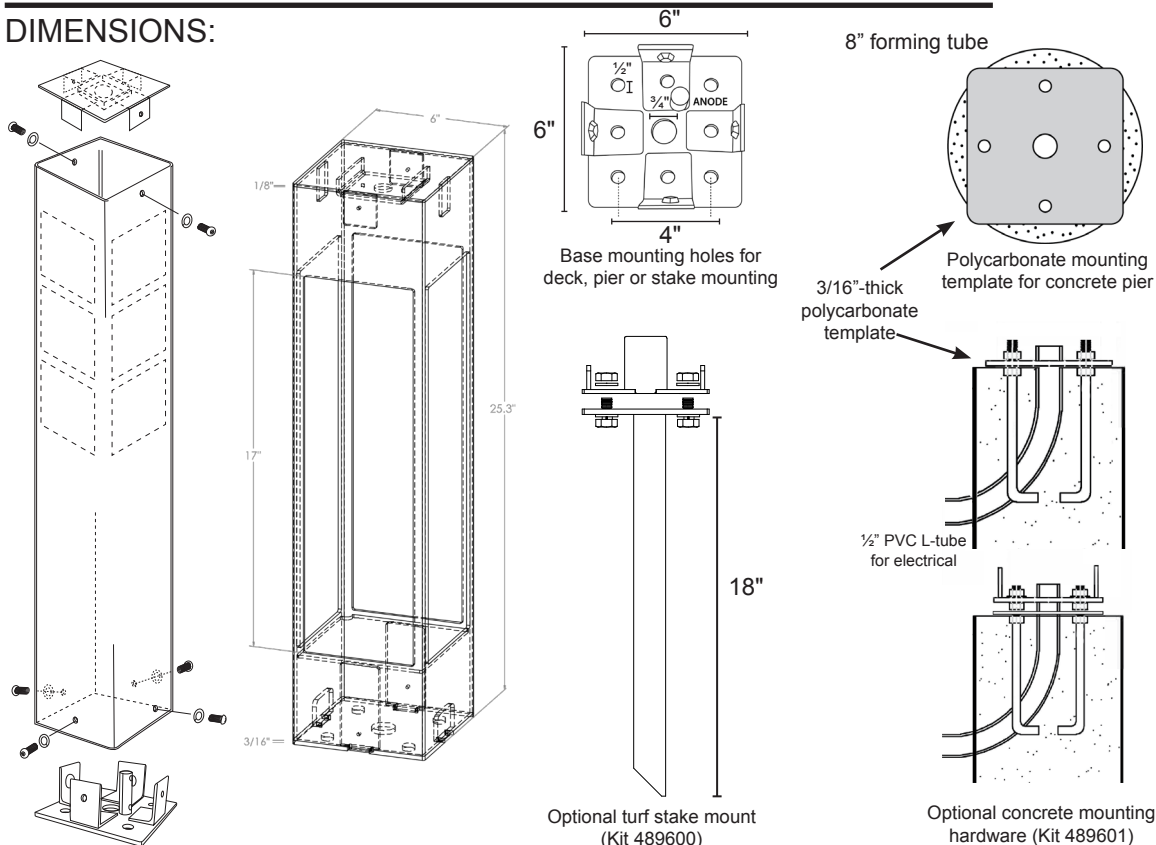

DIMENSIONS:

Cardinal C291-GN20 Patina Texture Semi Gloss	
Cardinal T091-GN57 Verdigris Texture Semi Gloss	
Cardinal T013-RD15 Red Hammer Semi Gloss	
Tiger Drylac 39/40002 Sapphire Hammer	
TCI Powders 9016-8336 Burst Rust	
Tiger Drylac 38/60080 Statuary Bronze	
Tiger Drylac 49/92910 Silver Matte	
Tiger Drylac 39/81420 Jet Black Hammer	
TCI Powders 9030-90922 SD Flat Black	
Powder Buy the Pound SK4331 Fine Textured Black	
Cardinal T012-WH260 White Hammer Semi Gloss	
PPG PCT23104 Vintage Bronze Texture	
Primastic PVB-8109 Jadel/Copper	
Cardinal T064-BL95 Blue Hammer Semi Gloss