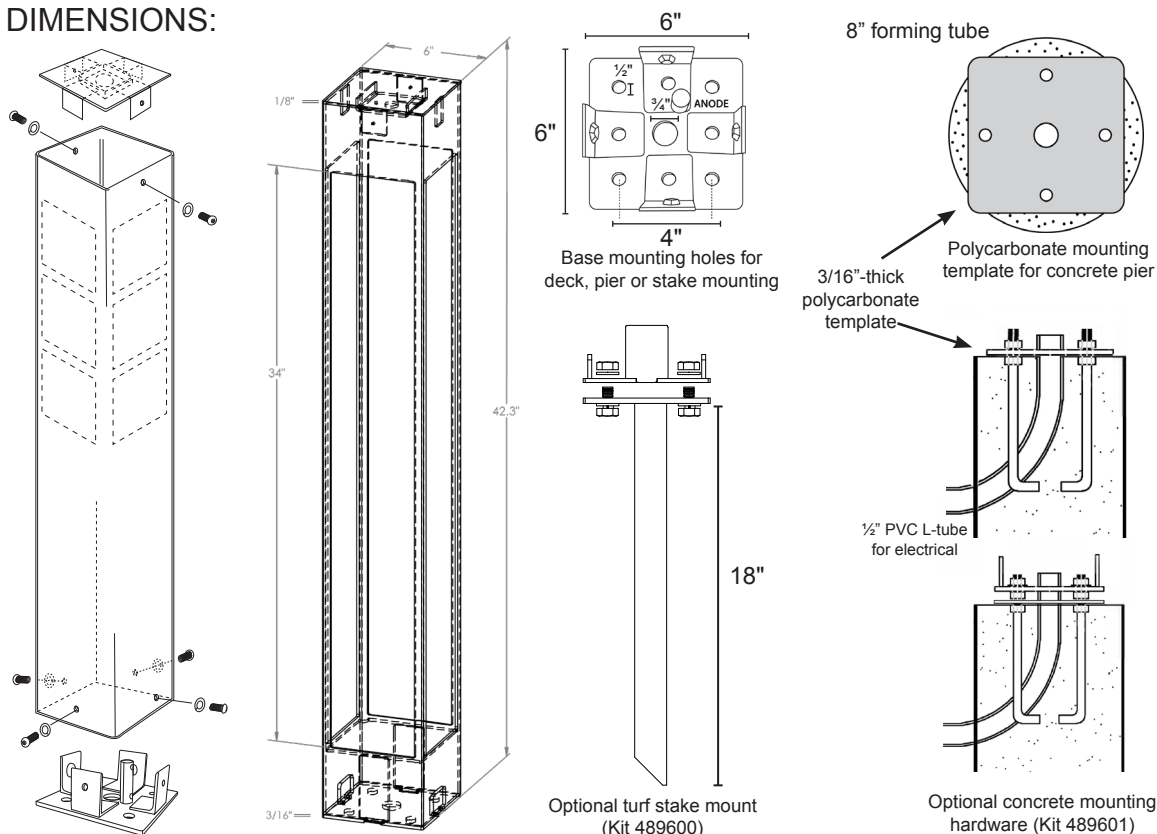

Type:

Model:

YIN YANG KOI 42" 12V LED Silhouette Bollard

ORDERING CODE:
489518

SPECIFICATIONS

SIZE:
6" X 6" X 42"

HOUSING:
Architectural-grade (6063-T6) 1/8" aluminum. 3/16"-thick aluminum base plate.

STANDARD POWDER COAT COLORS:
PPG PCT23104 Vintage Bronze Texture is standard for the Yin Yang Koi. Available in additional colors per the chart below. Other custom colors are also available.

SOCKET AND LAMP:
12V 2W 100° 2700K MR8 Dauer LED replaceable lamp (486801) included. Will also accept PAR36 12V LED lamps.

ZINC ANODE:
3/8-16 NPT replacement zinc anode (502021) included.

MOUNTING OPTIONS:
Standard: Mounts to decking with included deck mount.
Kit 489600: 18-inch turf mounting stake option with marine-grade stainless bolts, washers, nuts.
Kit 489601: Poured concrete kit. Galvanized anchor hardware (four 1/2" X 8" bent anchor bolts, with 12 nuts, 4 washers, polycarbonate bolt-pattern template/insulator, and PVC electrical sweep).

OTHER OPTIONS:
Available in unpainted 3/8" steel with stainless-steel base. Four-sided design is standard, but can be ordered with black-out on 1, 2, or 3 sides. Any custom color is available. Custom designs and logos available. Interior kit available.

WIRING:
Prewired with 5-foot 18/2 lead.

WARRANTY:
Lifetime on fixture. Ten-year warranty on powdercoating. Five-year warranty on replaceable LED lamp.

DIMENSIONS:

From Dauer's Silhouette Collection, Yin Yang Koi 6x6x42 bollard is crafted in America from architectural-grade aluminum for lifelong service. Anchors securely and easily to decks, poured concrete, or on a turf stake. Numerous powder-coated colors available. Dark sky compliant. Available in 25-inch and 42-inch versions.