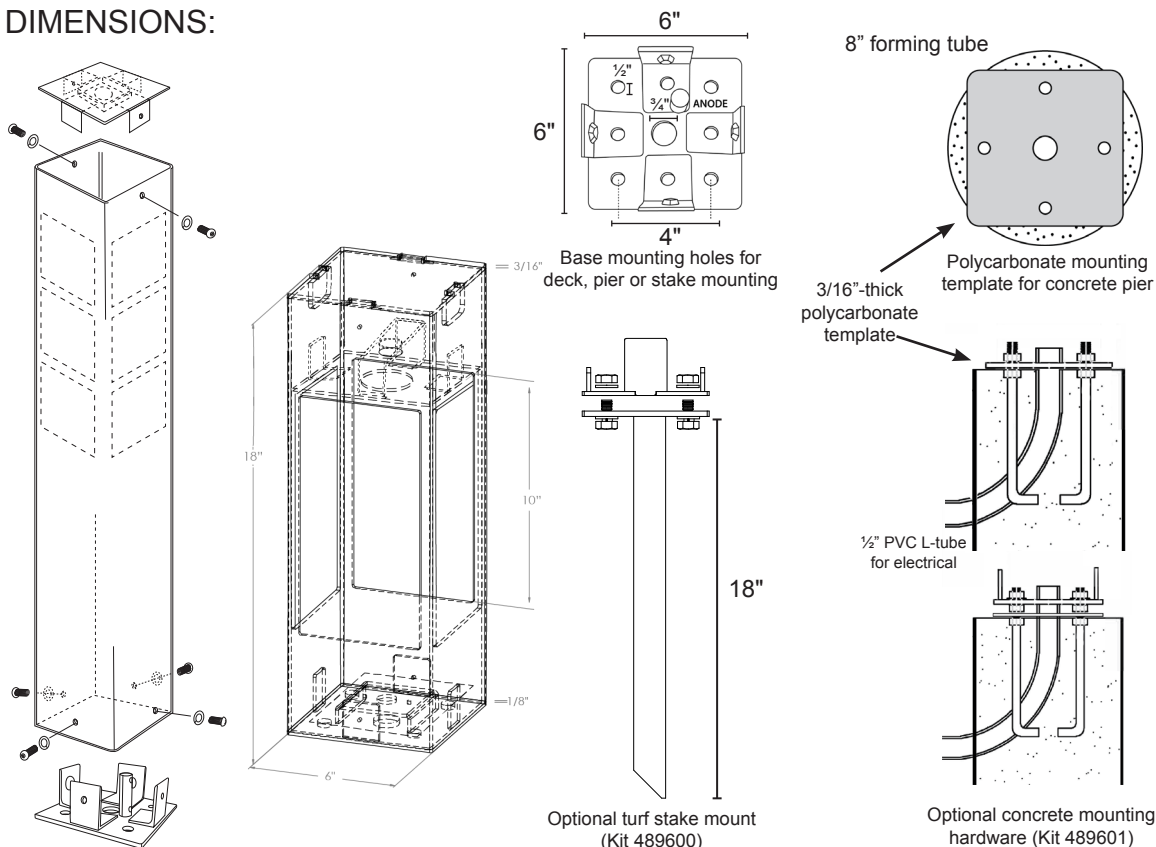

DIMENSIONS:

Cardinal C291-GN20 Patina Texture Semi Gloss	
Cardinal T091-GN57 Verdigris Texture Semi Gloss	
Cardinal T013-RD15 Red Hammer Semi Gloss	
Tiger Drylac 39/40002 Sapphire Hammer	
TCI Powders 9016-8336 Burst Rust	
Tiger Drylac 38/60080 Statuary Bronze	
Tiger Drylac 49/92910 Silver Matte	
Tiger Drylac 39/81420 Jet Black Hammer	
TCI Powders 9030-90922 SD Flat Black	
Powder Buy the Pound SK4331 Fine Textured Black	
Cardinal T012-WH260 White Hammer Semi Gloss	
PPG PCT23104 Vintage Bronze Texture	
Primastic PVB-8109 Jadel/Copper	
Cardinal T064-BL95 Blue Hammer Semi Gloss