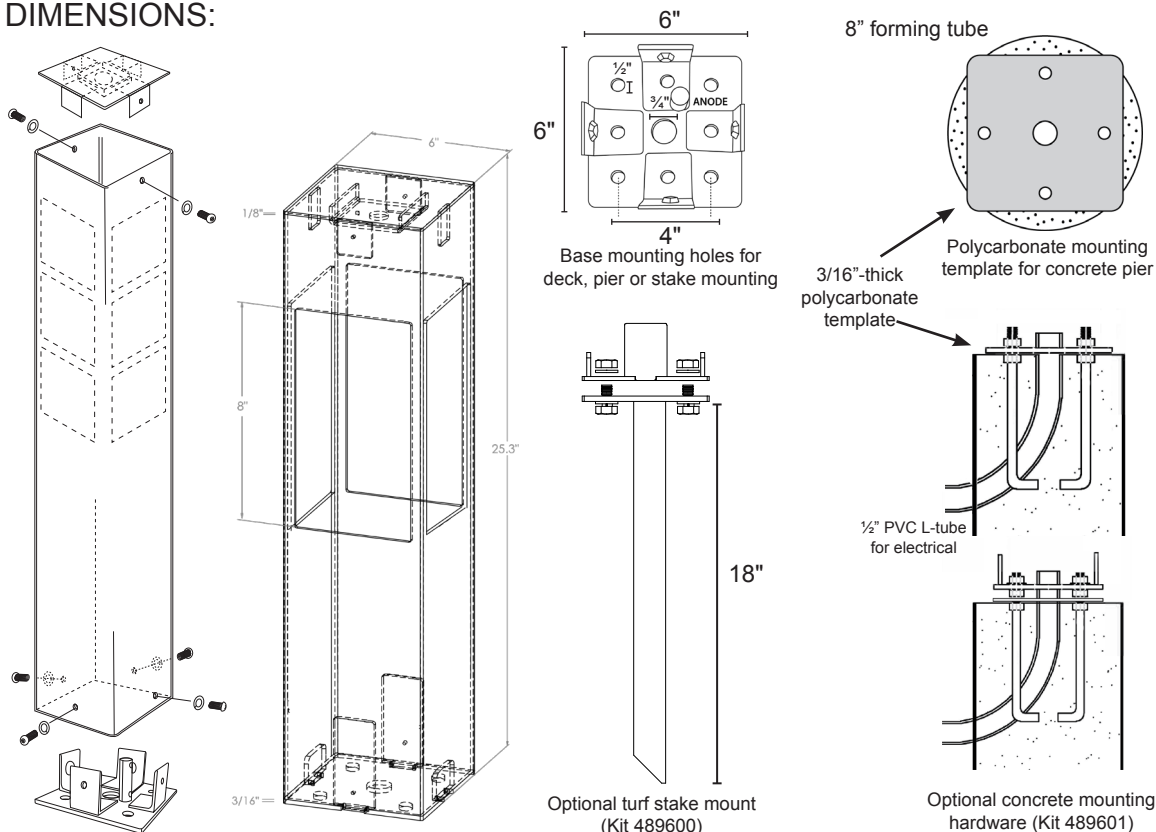

Type:

Model:

D-VINE 6" X 6" X 25" 12V LED Silhouette Bollard

ORDERING CODE:
489529

SPECIFICATIONS

SIZE:
6" X 6" X 25"

HOUSING:
Architectural-grade (6063-T6) 1/8" aluminum. 3/16"-thick aluminum base plate.

STANDARD POWDER COAT COLORS:
PPG PCT23104 Vintage Bronze Texture is standard for the D-Vine. Available in additional colors per the chart below. Other custom colors are also available.

SOCKET AND LAMP:
12V 2W 100° 2700K MR8 Dauer LED replaceable lamp (486801) included. Will also accept PAR36 12V LED lamps.

ZINC ANODE:
3/8-16 NPT replacement zinc anode (502021) included.

MOUNTING OPTIONS:
Standard: Mounts to decking with included deck mount.
Kit 489600: 18-inch turf mounting stake option with marine-grade stainless bolts, washers, nuts.
Kit 489601: Poured concrete kit. Galvanized anchor hardware (four 1/2" X 8" bent anchor bolts, with 12 nuts, 4 washers, polycarbonate bolt-pattern template/insulator, and PVC electrical sweep).

OTHER OPTIONS:
Available in unpainted 3/8" steel with stainless-steel base. Four-sided design is standard, but can be ordered with black-out on 1, 2, or 3 sides. Any custom color is available. Custom designs and logos available. Interior kit available.

WIRING:
Prewired with 5-foot 18/2 lead.

WARRANTY:
Lifetime on fixture. Ten-year warranty on powdercoating. Five-year warranty on replaceable LED lamp.

DIMENSIONS:

From Dauer's Silhouette Collection, D-Vine 6x6x25 bollard is crafted in America from architectural-grade aluminum for lifelong service. Anchors securely and easily to decks, poured concrete, or on a turf stake. Numerous powder-coated colors available. Dark sky compliant. Available in 25-inch and 42-inch versions.