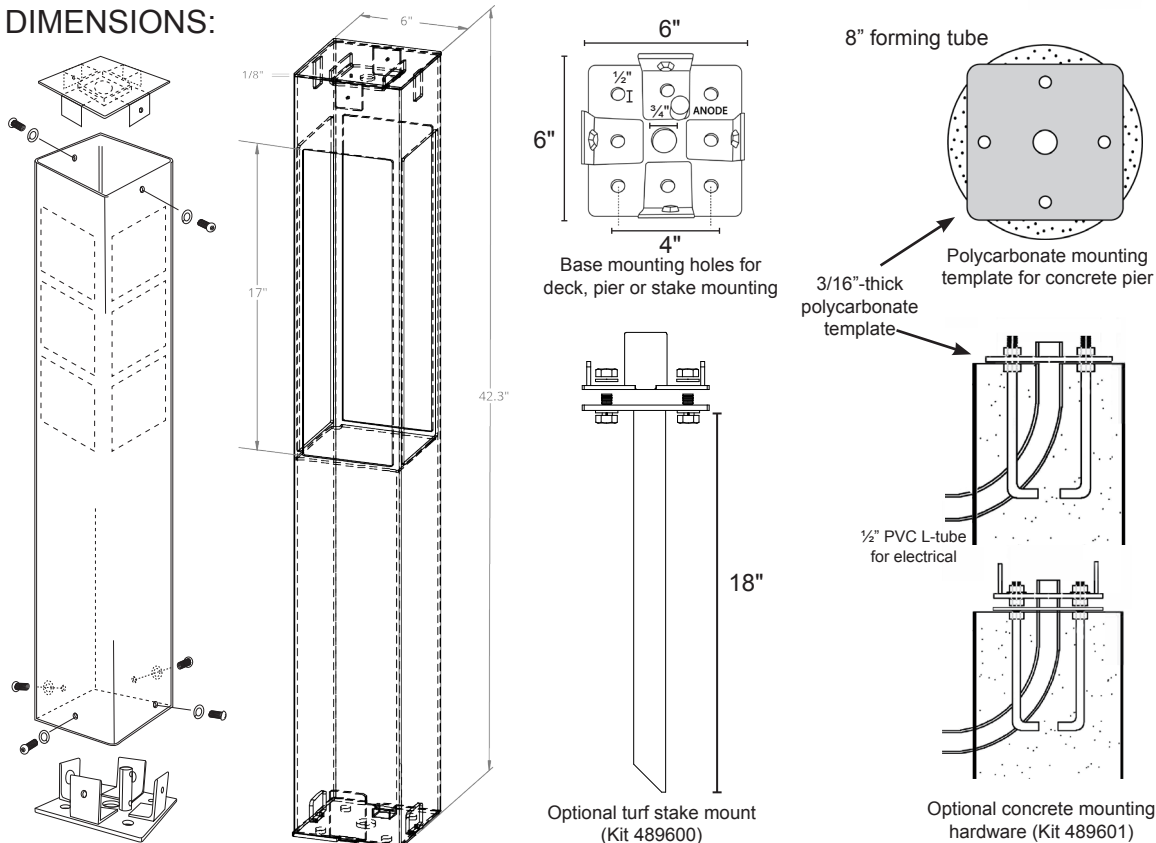

Type:

Model:

D-VINE 6" X 6" X 42" 12V LED Silhouette Bollard

ORDERING CODE:
489530

SPECIFICATIONS

SIZE:
6" X 6" X 42"

HOUSING:
Architectural-grade (6063-T6) 1/8" aluminum. 3/16"-thick aluminum base plate.

STANDARD POWDER COAT COLORS:
PPG PCT23104 Vintage Bronze Texture is standard for the D-Vine. Available in additional colors per the chart below. Other custom colors are also available.

SOCKET AND LAMP:
12V 2W 100° 2700K MR8 Dauer LED replaceable lamp (486801) included. Will also accept PAR36 12V LED lamps.

ZINC ANODE:
3/8-16 NPT replacement zinc anode (502021) included.

MOUNTING OPTIONS:
Standard: Mounts to decking with included deck mount.
Kit 489600: 18-inch turf mounting stake option with marine-grade stainless bolts, washers, nuts.
Kit 489601: Poured concrete kit. Galvanized anchor hardware (four 1/2" X 8" bent anchor bolts, with 12 nuts, 4 washers, polycarbonate bolt-pattern template/insulator, and PVC electrical sweep).

OTHER OPTIONS:
Available in unpainted 3/8" steel with stainless-steel base. Four-sided design is standard, but can be ordered with black-out on 1, 2, or 3 sides. Any custom color is available. Custom designs and logos available. Interior kit available.

WIRING:
Prewired with 5-foot 18/2 lead.

WARRANTY:
Lifetime on fixture. Ten-year warranty on powdercoating. Five-year warranty on replaceable LED lamp.

DIMENSIONS:

From Dauer's Silhouette Collection, D-Vine 6x6x42 bollard is crafted in America from architectural-grade aluminum for lifelong service. Anchors securely and easily to decks, poured concrete, or on a turf stake. Numerous powder-coated colors available. Dark sky compliant. Available in 25-inch and 42-inch versions.

Shown in Vintage Bronze.

Cardinal C291-GN20 Patina Texture Semi Gloss	
Cardinal T091-GN57 Verdigris Texture Semi Gloss	
Cardinal T013-RD15 Red Hammer Semi Gloss	
Tiger Drylac 39/40002 Sapphire Hammer	
TCI Powders 9016-8336 Burst Rust	
Tiger Drylac 38/60080 Statuary Bronze	
Tiger Drylac 49/92910 Silver Matte	
Tiger Drylac 39/81420 Jet Black Hammer	
TCI Powders 9030-90922 SD Flat Black	
Powder Buy the Pound SK4331 Fine Textured Black	
Cardinal T012-WH260 White Hammer Semi Gloss	
PPG PCT23104 Vintage Bronze Texture	
Primastic PVB-8109 Jade/Copper	
Cardinal T064-BL95 Blue Hammer Semi Gloss