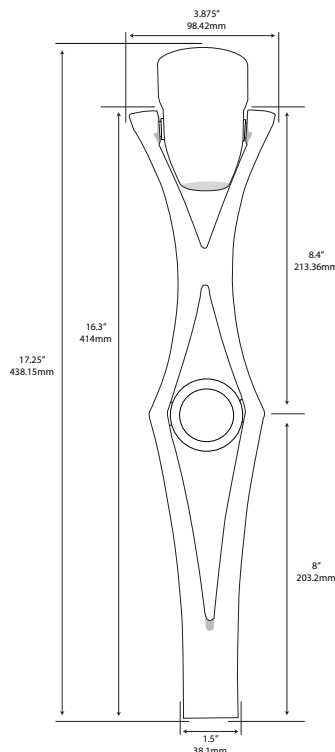

**LENS:**

Clear flat tempered glass.

**SOCKET/LAMP HOLDER:**

One fixed ceramic bi-pin socket with stainless steel retaining springs.

**LAMP TYPE:**

12V MR16 and 12 MR8. LED recommended. 30W halogen or 7W LED maximum.

**MOUNTING:**

Set-screw-locked 1/2" NPT brass coupling. Heavy-duty composite stake included. May be mounted into threaded hubs in junction boxes or mounting accessories.

**WIRING:**

Pre-wired with 5' pigtail of 18/2 cable.

**WARRANTY:**

Lifetime.

US pat. no. D819,858 S

Canadian pat. no. 169688

The Everglades dual-source fixture is versatile as an uplight, path light, wall washer, or combination. Both enclosed heads can swivel and be locked with infinite precision, even in opposing directions, so that their beams can be precisely aimed both vertically and horizontally.

**DIMENSIONS:**

LED LAMP SPECIFICATIONS

**LAMP TYPE:**

Dauer MR16 12V lamp and MR8 12V lamp with 5-year warranty.

**OPTICS:**

Integral optics providing available beam spreads from 15° to 120°.

**COLOR TEMPERATURES:**