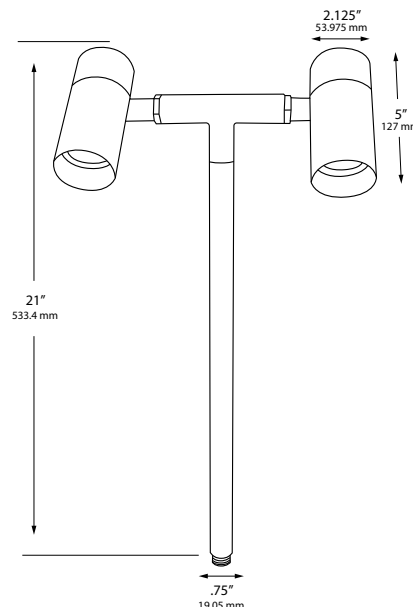

Type:

Model:

ARIA II 21" LED MR16 Path Light Fixture

ORDERING CODE:
489917-2XP21

SPECIFICATIONS

HOUSING:
Solid brass. Threaded with O-ring. Watertight and bug-tight.

FINISH:
Weathered brass. Architectural colors and custom powder coated colors available.

LENS:
Clear flat tempered glass.

SOCKET/LAMP HOLDER:
Each head contains one fixed ceramic bi-pin socket with stainless steel retaining springs.

LAMP TYPE:
12V MR16. LED recommended. 30W halogen or 7W LED maximum per head.

MOUNTING:
Stake mount included.

WIRING:
Pre-wired with 5' pigtail of 18/2 cable.

WARRANTY:
Lifetime.

ARCHITECTURAL COLORS:

FINE TEXTURE SILVER	
FINE TEXTURE WHITE	
FINE TEXTURE BLACK	

(489917-2XP21-S)

(489917-2XP21-WH)

(489917-2XP21-BLK)

Standard color is weathered brass (489917-2XP21).
Standard size is 21". Custom sizes are available.

DIMENSIONS:

LED LAMP SPECIFICATIONS

LAMP TYPE:

12V Dauer MR16 lamp with 5-year warranty, dimmable, and suitable for enclosed luminaires.