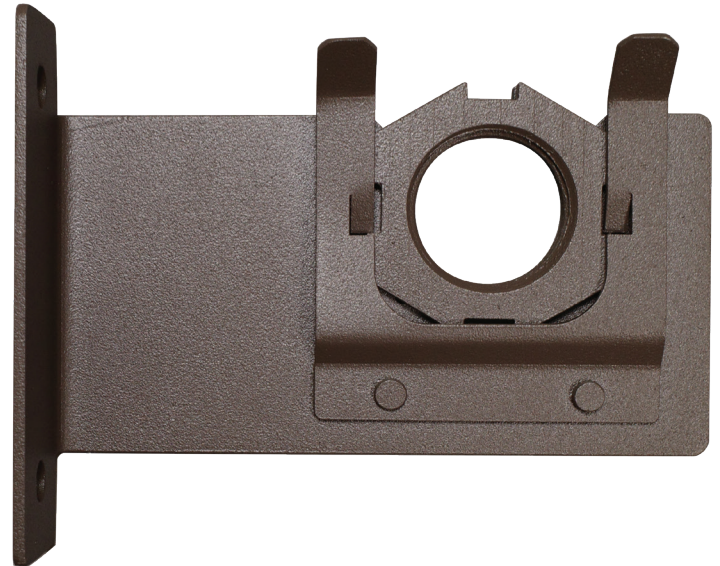

Type:

Model:

ALUMINUM GUTTER MOUNT

ORDERING CODE:

490188

SPECIFICATIONS

HOUSING:

Stamped aluminum. Female 1/2" NPT.

FINISH:

Architectural bronze. Custom powder coated colors available.

MOUNTING:

Two 1/4-inch screw holes.

WARRANTY:

Five years.

DIMENSIONS: