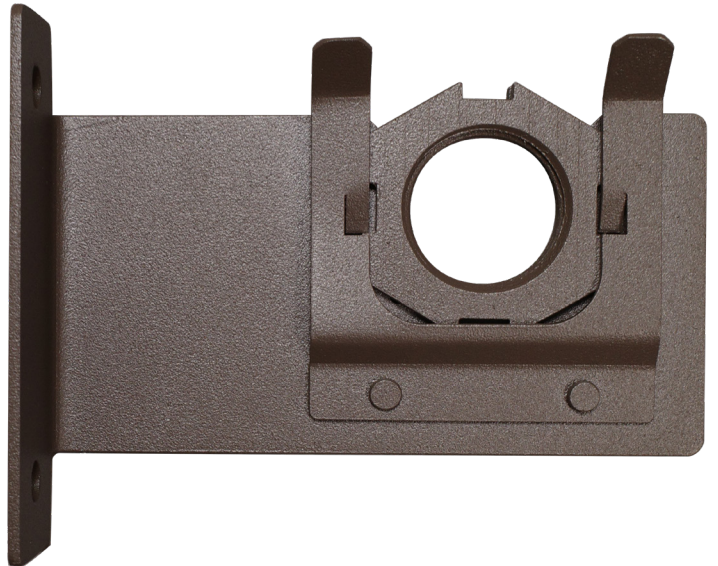

Type:

Model:

ALUMINUM GUTTER MOUNT

ORDERING CODE:

490188

SPECIFICATIONS

HOUSING:

Stamped aluminum. Female 1/2" NPT.

FINISH:

Architectural bronze. Custom powder coated colors available.

MOUNTING:

Two 1/4-inch screw holes.

WARRANTY:

Five years.

DIMENSIONS: