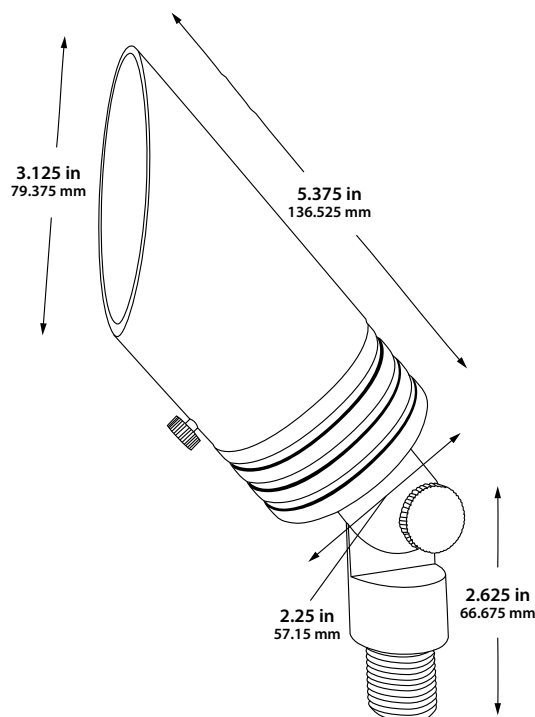

SOCKET/LAMP HOLDER:
One fixed ceramic bi-pin socket with stainless steel retaining springs.

LAMP TYPE:
12V MR16. LED recommended. 30W halogen or 6W LED maximum.

MOUNTING:
Stem threaded with 1/2" NPT. Heavy-duty composite stake included. May be mounted into threaded hubs in junction boxes or mounting accessories.

WIRING:
Pre-wired with 5' pigtail of 18/2 cable.

WARRANTY:
Five years.

The Lex uplight features a shroud with O-rings for long-lasting protection. Mounting options are plentiful. Dozens of MR16 LED lamp choices available.

DIMENSIONS:

LED LAMP SPECIFICATIONS

LAMP TYPE:

12V Dauer MR16 lamp with 5-year warranty, dimmable, and suitable for enclosed luminaires.

OPTICS:

Integral optics providing available beam spreads from 15° to 60°.