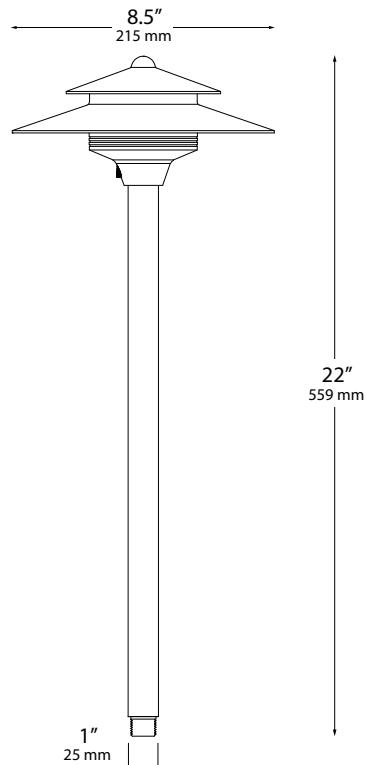

Type:

Model:

BRISTOL LED Bi-Pin Path Light Fixture

ORDERING CODE:
490116

SPECIFICATIONS

HOUSING:
Cast aluminum.

FINISH:
Architectural bronze. Custom powder coated colors available.

LENS:
Clear polycarbonate.

SOCKET/LAMP HOLDER:
One fixed ceramic bi-pin socket in stem accepts bi-pin lamps with G4 or GY6.35 bases.

LAMP TYPE:
12V bi-pin. LED recommended. Halogen 35W maximum or 6W LED maximum.

MOUNTING:
1/2" NPT. Heavy-duty composite stake included.

WIRING:
Pre-wired with 5' pigtail of 18/2 cable.

WARRANTY:
Five years.

DIMENSIONS:

LED LAMP SPECIFICATIONS

LAMP TYPE:

Dauer encapsulated bi-pin with 5-year warranty.

COLOR TEMPERATURES:

2700K or 3000K. Decorative colors include amber, blue, green and red.
Wildlife approved, amber and red.

FIXTURE ORDERING INFORMATION

To order a lamped fixture with mounting options, select the appropriate choice from each column as in the following example:

490116-4W-E-2700K-MS-AR6

FIXTURE		LAMP		MOUNTING	RISERS
490116	WATTAGE	TYPE	COLOR TEMP.	MS Composite stake (incl.) 490034 ATM Aluminum Tapered Surface Mount - 490187	AR6 6-Inch Aluminum Riser - 490181 AR12 12-Inch Aluminum Riser 490182 AR24 24-Inch Aluminum Riser 490183
	2W	E Encapsulated bi-pin	2700K / 3000K		
	3W	E Encapsulated bi-pin	2700K / 3000K		
	3.3W	S SMD bi-pin	Amber / Blue / Green / Red		
	4W	E Encapsulated bi-pin	2700K / 3000K		
	4W	E Encapsulated bi-pin	Amber		
	4W	E Encapsulated bi-pin	2700K-HO / 3000K-HO		