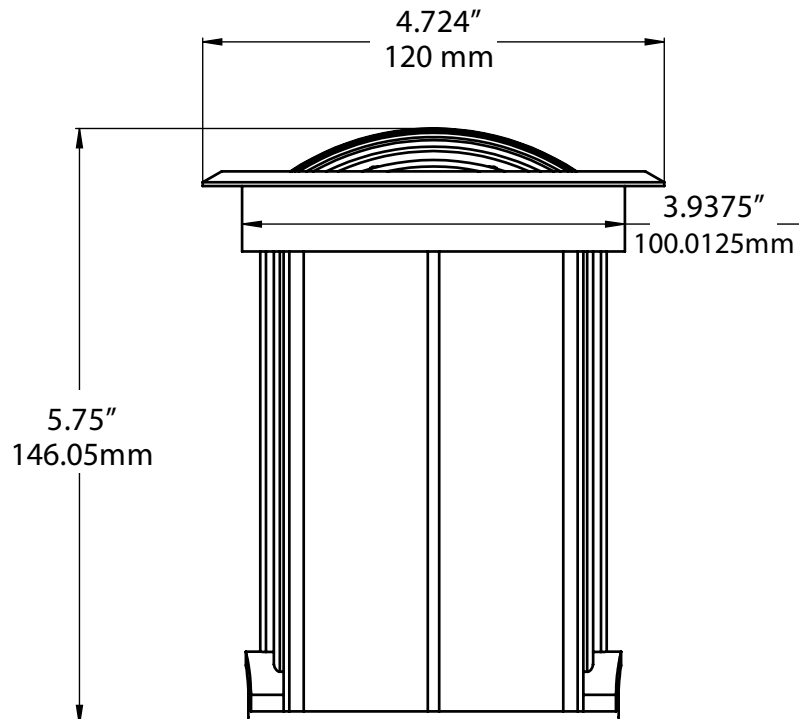

SOCKET/LAMP HOLDER:

One ceramic GU5.3 bi-pin socket with stainless steel retaining springs, on an adjustable gimbal, accepts MR16 lamps with G4 or GY6.35 bases.

LENS:

Flat tempered glass.

LAMP TYPE:

12V MR16. LED recommended. Halogen 30W maximum or 7W LED maximum.

MOUNTING:

Installs in-grade.

WIRING:

Pre-wired with 5' pigtail of 18/2 cable.

WARRANTY:

Lifetime.

The Zephyr well light has an easily adjustable gimbal mechanism that allows precise aiming of the lamp for angled uplighting. Cast brass faceplate with a gasketed heavy-duty composite body. Perfect for spotlighting signs and statuary, as well as for dramatic effects of tree shadows projected against walls.

DIMENSIONS:

LED LAMP SPECIFICATIONS

LAMP TYPE:

12V Dauer MR16 lamp with 5-year warranty, dimmable, and suitable for enclosed luminaires.

OPTICS:

Integral optics providing available beam spreads from 15° to 120°.