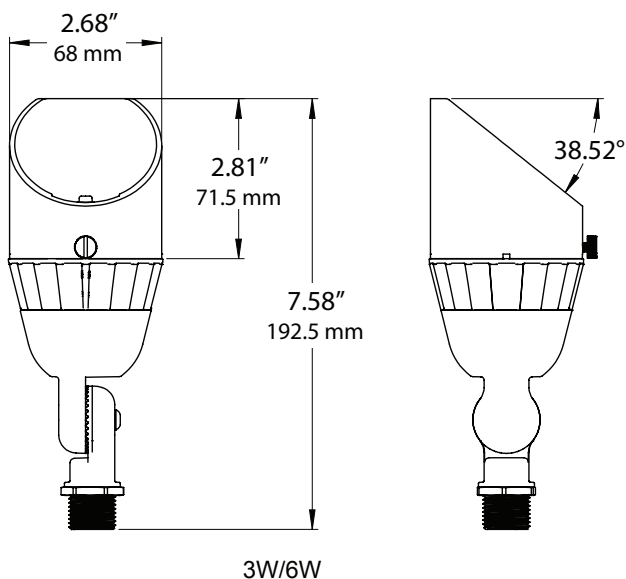

Type:

Model:

BODACIOUS Integrated LED Downlight

SPECIFICATIONS

VOLTAGE:

12V AC/DC

HOUSING:

Cast brass with removable 3" shroud. Optional 6" shroud available.

WIRING:

Pre-wired with a five-foot pigtail of 18/2 cable.

WARRANTY:

10-year warranty

Opt. 6" extended shroud
3W & 6W
#490260

Opt. 6" extended shroud
8W, 12W & 16W
#490261

The Bodacious downlight features an integrated LED source available in 3, 6, 8, 12 or 16 watts. 2700K, 3000K and 5000K options. 30-, 45-, 65- and 100-degree beam spreads.

DIMENSIONS:

LED LAMP SPECIFICATIONS

LAMP TYPE:

Integrated LED.

OPTICS:

Integral optics providing available beam spread of 30°, 45°, 65° and 100°

COLOR TEMPERATURES:

Color temperature options provide the following qualities:
2700K, 3000K and 5000K.