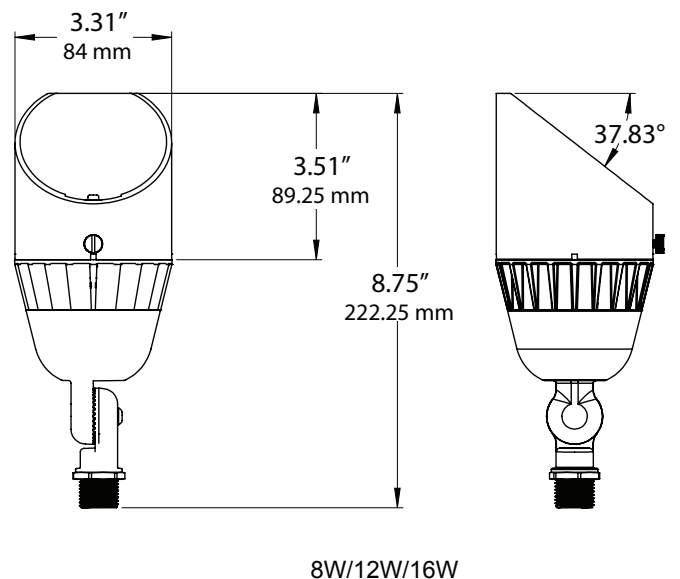

Type:

Model:

BODACIOUS Integrated LED Downlight

SPECIFICATIONS

VOLTAGE:

12V AC/DC

HOUSING:

Cast brass with removable 3" shroud. Optional 6" shroud available.

WIRING:

Pre-wired with a five-foot pigtail of 18/2 cable.

WARRANTY:

10-year warranty

Opt. 6" extended shroud
3W & 6W
#490260

Opt. 6" extended shroud
8W, 12W & 16W
#490261

The Bodacious downlight features an integrated LED source available in 3, 6, 8, 12 or 16 watts. 2700K, 3000K and 5000K options. 30-, 45-, 65- and 100-degree beam spreads.

DIMENSIONS:

LED LAMP SPECIFICATIONS

LAMP TYPE:

Integrated LED.

OPTICS:

Integral optics providing available beam spread of 30°, 45°, 65° and 100°

COLOR TEMPERATURES:

Color temperature options provide the following qualities:
2700K, 3000K and 5000K.