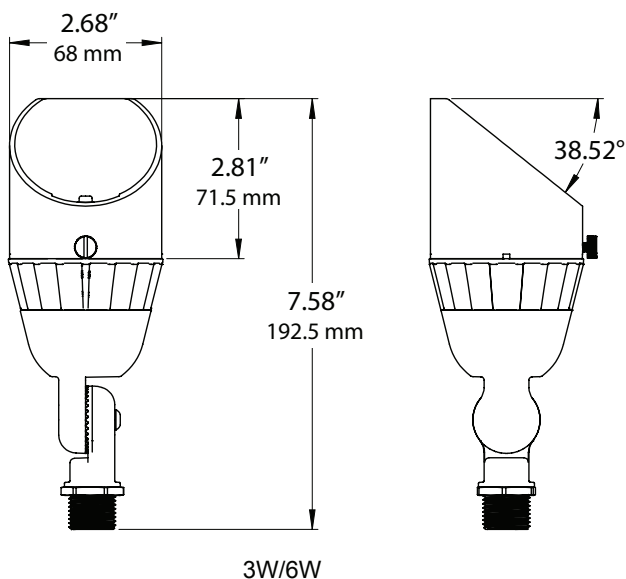

Type:

Model:

BODACIOUS Integrated LED Uplight

SPECIFICATIONS

VOLTAGE:
12V AC/DC

HOUSING:
Cast brass with removable 3" shroud.
Optional 6" shroud available.

FINISH:
Weathered brass. Custom powder coated colors available.

LENS:
Tempered glass.

MOUNTING:
Threaded with 1/2" NPT. May be mounted into threaded hubs in junction boxes or mounting accessories.

WIRING:
Pre-wired with a five-foot pigtail of 18/2 cable.

WARRANTY:
10-year warranty

Opt. 6" extended shroud
3W & 6W
#490260

Opt. 6" extended shroud
12W & 16W
#490261

The Bodacious uplight features an integrated LED source available in 3, 6, 12 or 16 watts. 2700K, 3000K and 5000K options. 30-, 45-, 65- and 100-degree beam spreads.

DIMENSIONS:

LED LAMP SPECIFICATIONS

LAMP TYPE:

Integrated LED.

OPTICS:

Integral optics providing available beam spread of 30°, 45°, 65° and 100°

COLOR TEMPERATURES:

Color temperature options provide the following qualities:
2700K, 3000K and 5000K.