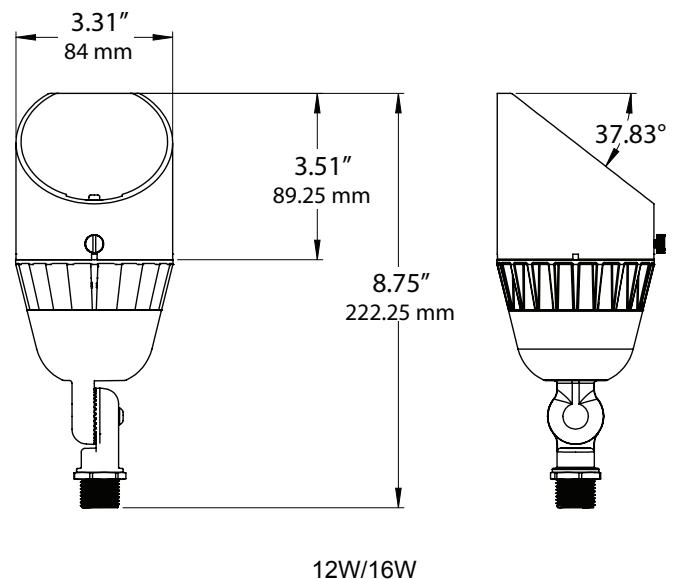

Type:

Model:

BODACIOUS Integrated LED Uplight

SPECIFICATIONS

VOLTAGE:
12V AC/DC

HOUSING:
Cast brass with removable 3" shroud.
Optional 6" shroud available.

FINISH:
Weathered brass. Custom powder coated colors available.

LENS:
Tempered glass.

MOUNTING:
Threaded with 1/2" NPT. May be mounted into threaded hubs in junction boxes or mounting accessories.

WIRING:
Pre-wired with a five-foot pigtail of 18/2 cable.

WARRANTY:
10-year warranty

Opt. 6" extended shroud
3W & 6W
#490260

Opt. 6" extended shroud
12W & 16W
#490261

The Bodacious uplight features an integrated LED source available in 3, 6, 12 or 16 watts. 2700K, 3000K and 5000K options. 30-, 45-, 65- and 100-degree beam spreads.

DIMENSIONS:

LED LAMP SPECIFICATIONS

LAMP TYPE:

Integrated LED.

OPTICS:

Integral optics providing available beam spread of 30°, 45°, 65° and 100°

COLOR TEMPERATURES:

Color temperature options provide the following qualities:
2700K, 3000K and 5000K.