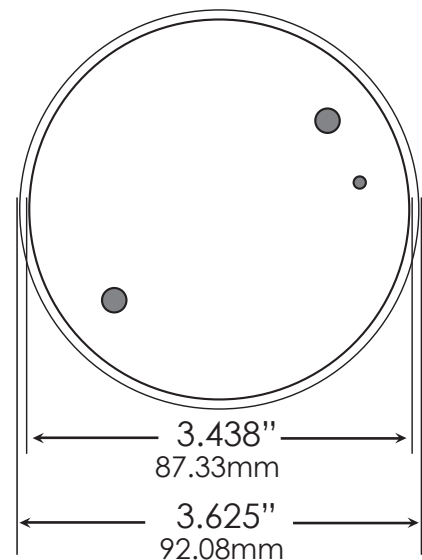

Type:

Model:

CRESCENT LED Wildlife Safe Bi-Pin Deck Light

ORDERING CODE:

490075

SPECIFICATIONS

HOUSING:

Cast brass.

12V bi-pin. LED recommended. 30W halogen or 6W LED maximum.

MOUNTING:

Base plate.

WIRING:

Pre-wired with 5' pigtail of 18/2 cable.

WARRANTY:

Lifetime.

DIMENSIONS:

FIXTURE ORDERING INFORMATION

To order a lamped fixture with mounting options, select the appropriate choice from each column as in the following example:

EXAMPLE: 490075-487123-WL

FIXTURE	LAMP				
	ORDER NO.	COLOR	DESCRIPTION	WATTAGE	NANOMETER RANGE
490075	487123-WL	Amber-WL	LED-ENC-G4-3-COB-12V-AMBER-WL	3W	585-595
	487120-WL	Red-WL	Bi-pin G4	3W	610-645