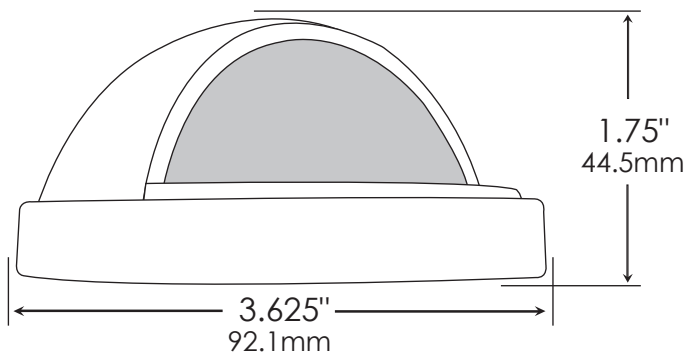

Type:

Model:

CRESCENT LED Wildlife Safe Bi-Pin Deck Light

ORDERING CODE:

490075

SPECIFICATIONS

HOUSING:

Cast brass.

12V bi-pin. LED recommended. 30W halogen or 6W LED maximum.

MOUNTING:

Base plate.

WIRING:

Pre-wired with 5' pigtail of 18/2 cable.

WARRANTY:

Lifetime.

DIMENSIONS: