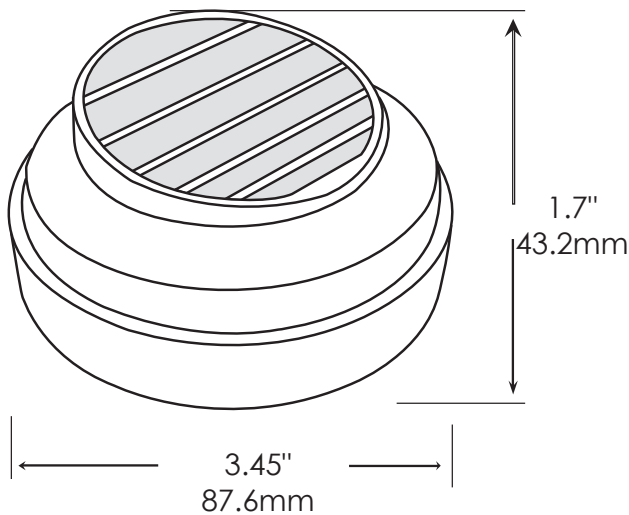

DIMENSIONS: