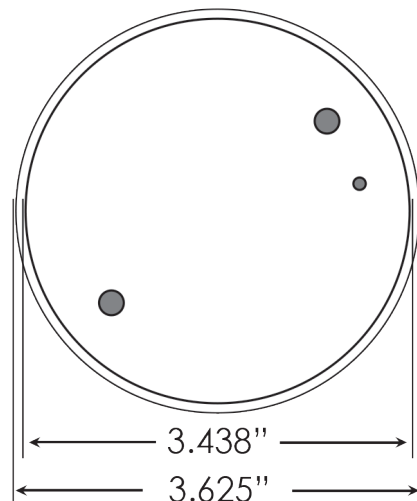

DIMENSIONS: