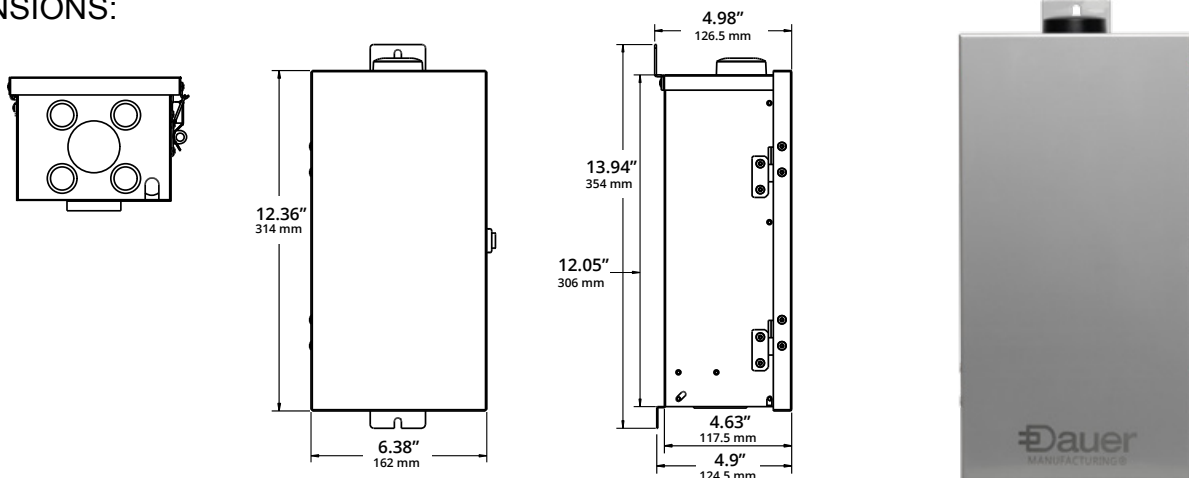

DIMENSIONS: