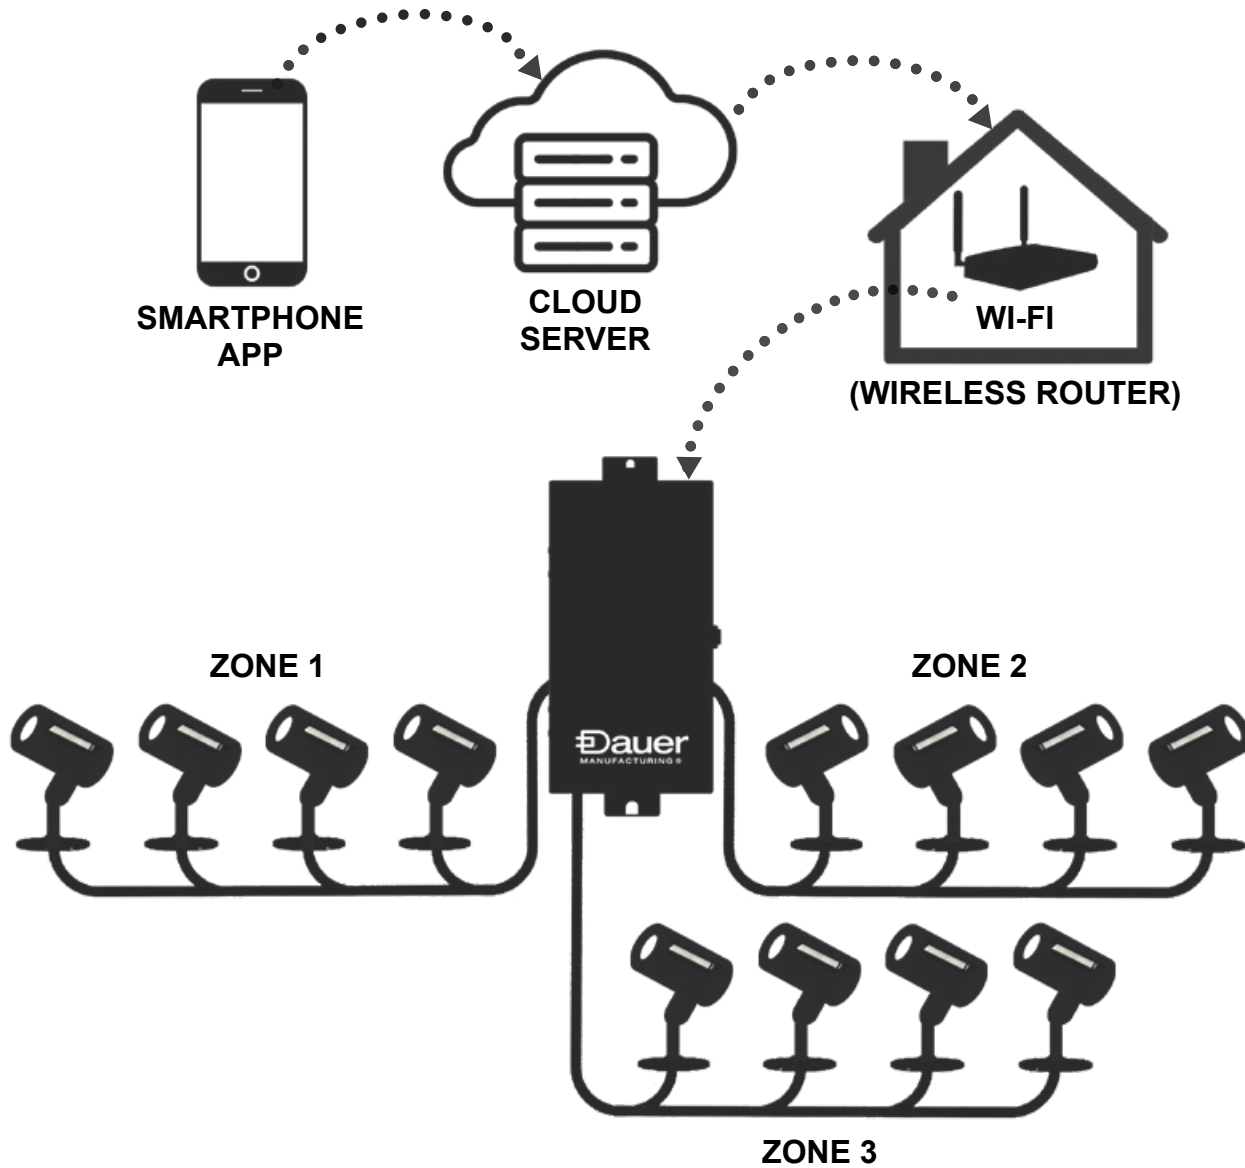

No battery necessary. All settings are saved to the cloud.