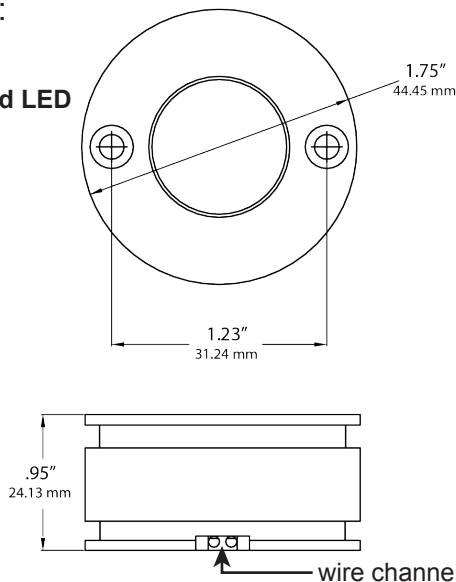

INTEGRATED LED:
7-15V AC/DC. 1.7W. IP68 Rating.

WIRING:
25' 22 AWG Wire.

LENS:
Clear tempered glass.

WARRANTY:
Five years.

Shown with opt. shroud and mount accessories. Each sold separately.

Opt. shroud
489878

Opt. rotatable
surface mount
489879

CODE	BEAM SPREAD	COLOR TEMPERATURE	LUMENS	WATTAGE	CRI
489875-2700K-25	25°	2700K	135lm	1.7W	80
489875-3000K-25	25°	3000K	164lm	1.7W	80
489875-2700K-40	40°	2700K	130lm	1.7W	80
489875-3000K-40	40°	3000K	150lm	1.7W	80
489875-2700K-60	60°	2700K	130lm	1.7W	80
489875-3000K-60	60°	3000K	152lm	1.7W	80

DIMENSIONS:

IRIS Integrated LED

IRIS opt. shroud