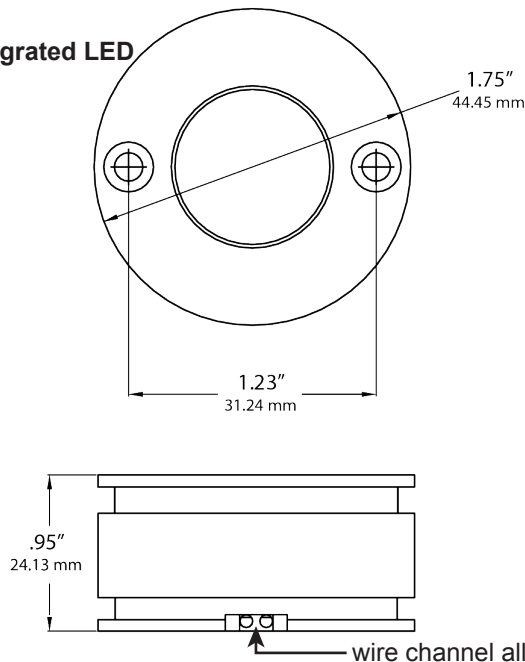

316 Stainless Steel.

FINISH:

Black powder coat.

INTEGRATED LED:

7-15V AC/DC. 1.7W. IP68 Rating.

WIRING:

25' 22 AWG Wire.

LENS:

Clear tempered glass.

WARRANTY:

Five years.

Shown with opt. shroud and mount accessories. Each sold separately.

Opt. shroud
489878

Opt. rotatable
surface mount
489879

CODE	BEAM SPREAD	COLOR TEMPERATURE	LUMENS	WATTAGE	CRI
489875-2700K	40°	2700K	130lm	1.7W	80
489875-3000K	40°	3000K	150lm	1.7W	80

DIMENSIONS:

IRIS Integrated LED

IRIS opt. shroud