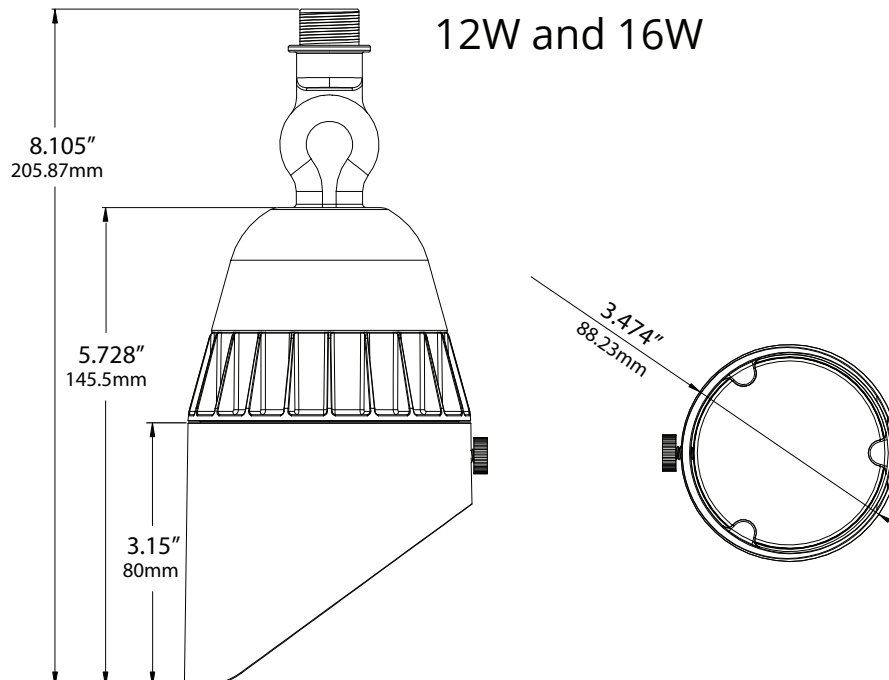

COLOR TEMPERATURE:

3000K and 5000K.

MOUNTING:

Stem threaded with 1/2" NPT.

WIRING:

Pre-wired with a five-foot pigtail of 18/2 cable.

WARRANTY:

Ten years.

489147
Opt. Extended Shroud
(8W/12W/16W)

The Mirage-V2 features an integrated LED source. 3000K and 5000K color temperatures. 30°, 45°, 65°, 100° beam spreads.

DIMENSIONS:

LED LAMP SPECIFICATIONS

LAMP TYPE:
Integrated LED.

LED LAMP SPECIFICATIONS

LAMP TYPE:
Integrated LED.

OPTICS:
Integral optics providing available beam spreads of 30°, 45°, 65°, 100°.

COLOR TEMPERATURES:
3000K and 5000K.

FIXTURE ORDERING INFORMATION

To order a lamped fixture with mounting options, select the appropriate choice from each column as in the following example: