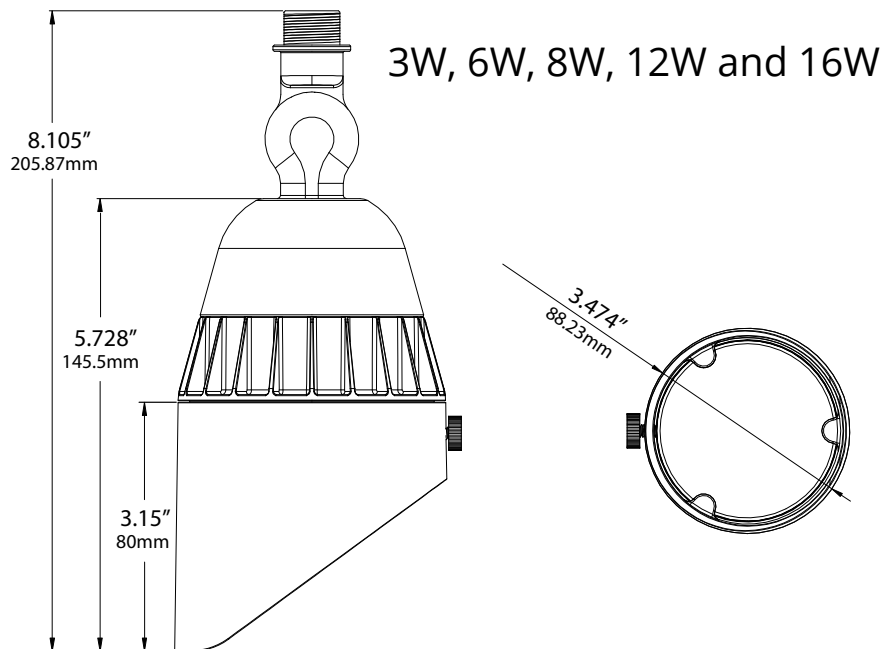

COLOR TEMPERATURE:

2700K, 3000K and 5000K.

MOUNTING:

Stem threaded with 1/2" NPT.

WIRING:

Pre-wired with a five-foot pigtail of 18/2 cable.

WARRANTY:

Ten years.

DIMENSIONS:

LED LAMP SPECIFICATIONS

LAMP TYPE:
Integrated LED.

OPTICS:
Integral optics providing available beam spreads of 30°, 45°, 65°, 100°.

COLOR TEMPERATURES:
2700K, 3000K and 5000K.

FIXTURE ORDERING INFORMATION