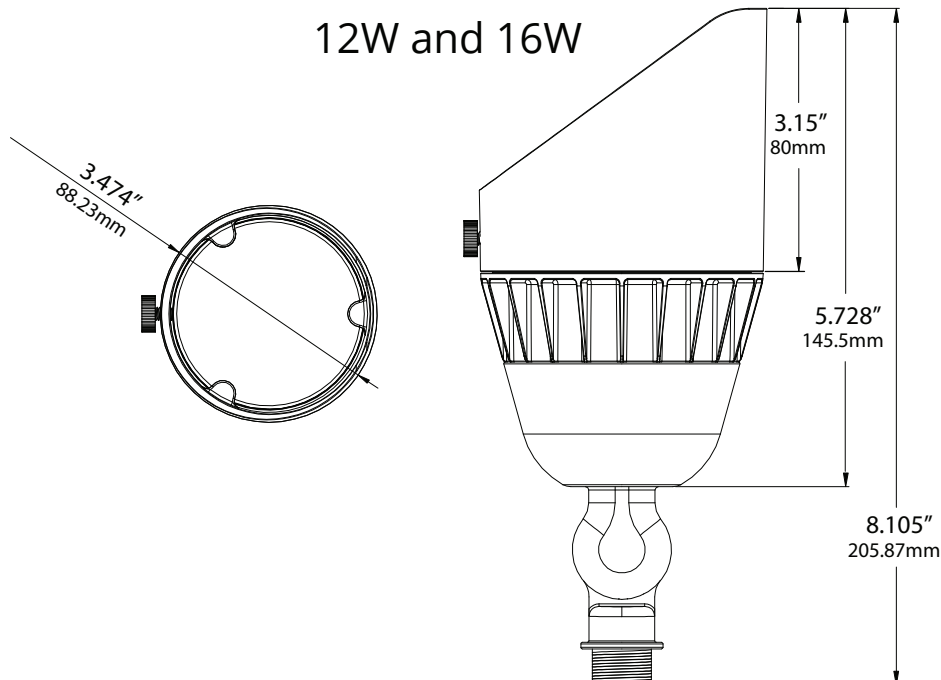

COLOR TEMPERATURE:

3000K and 5000K.

MOUNTING:

Stem threaded with 1/2" NPT.

WIRING:

Pre-wired with a five-foot pigtail of 18/2 cable.

WARRANTY:

Ten years.

489147
Opt. Extended Shroud
(8W/12W/16W)

The Mirage-V2 features an integrated LED source. 3000K and 5000K color temperatures. 30°, 45°, 65°, 100° beam spreads.

DIMENSIONS:

12W and 16W

LED LAMP SPECIFICATIONS

LAMP TYPE:
Integrated LED.

OPTICS:
Integral optics providing available beam spreads of 30°, 45°, 65°, 100°.

COLOR TEMPERATURES:
3000K and 5000K.

FIXTURE ORDERING INFORMATION

To order a lamped fixture with mounting options, select the appropriate choice from each column as in the following example:

LED LAMP SPECIFICATIONS

LAMP TYPE:
Integrated LED.

OPTICS:
Integral optics providing available beam spreads of 30°, 45°, 65°, 100°.

COLOR TEMPERATURES:
3000K and 5000K.

FIXTURE ORDERING INFORMATION

To order a lamped fixture with mounting options, select the appropriate choice from each column as in the following example: