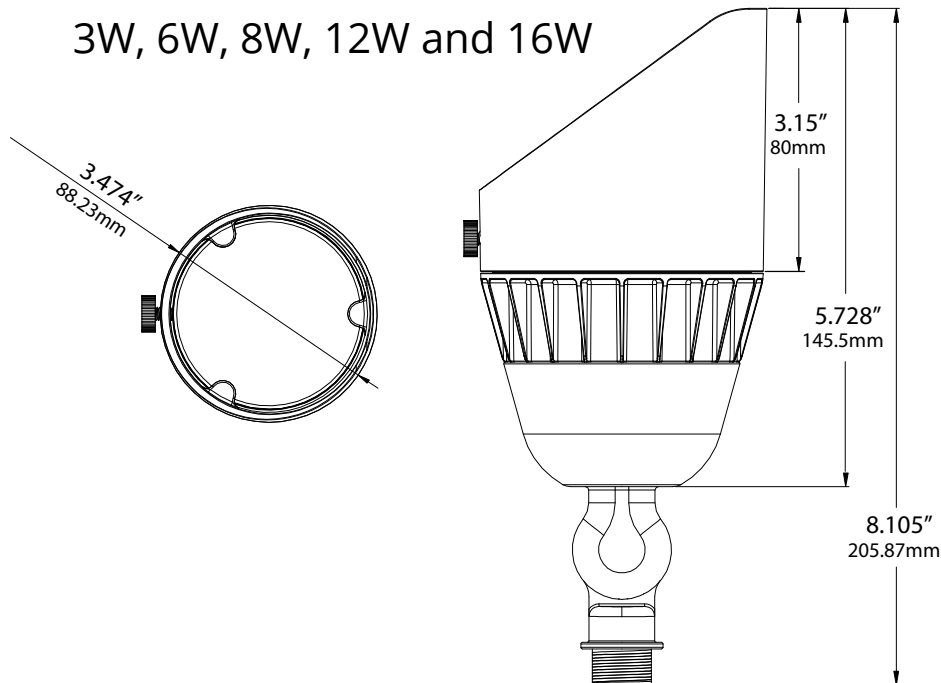

**COLOR TEMPERATURE:**

2700K, 3000K and 5000K.

**MOUNTING:**

Stem threaded with 1/2" NPT.

**WIRING:**

Pre-wired with a five-foot pigtail of 18/2 cable.

**WARRANTY:**

Ten years.

489146  
Opt. Extended Shroud  
(3W/6W)

489147  
Opt. Extended Shroud  
(8W/12W/16W)

The Mirage-V2 features an integrated LED source. 2700K, 3000K and 5000K color temperatures. 30°, 45°, 65°, 100° beam spreads.

**DIMENSIONS:**

3W, 6W, 8W, 12W and 16W

LED LAMP SPECIFICATIONS

**LAMP TYPE:**  
Integrated LED.

**OPTICS:**  
Integral optics providing available beam spreads of 30°, 45°, 65°, 100°.

**COLOR TEMPERATURES:**  
2700k, 3000K and 5000K.

**FIXTURE ORDERING INFORMATION**

To order a lamped fixture with mounting options, select the appropriate choice from each column as in the following example:

EXAMPLE: 489100

Model	489100	489101	489102	489103	489104	489105	489106	489107
<b>Description</b>	Mirage-V2-3W-12V-27K-30D	Mirage-V2-3W-12V-27K-45D	Mirage-V2-3W-12V-27K-65D	Mirage-V2-3W-12V-27K-100D	Mirage-V2-3W-12V-30K-30D	Mirage-V2-3W-12V-30K-45D	Mirage-V2-3W-12V-30K-65D	Mirage-V2-3W-12V-30K-100D
<b>Wattage</b>	3W	3W	3W	3W	3W	3W	3W	3W
<b>Lumens</b>	290.1 lm	276.3 lm	245.9 lm	215.3 lm	304.1 lm	280.1 lm	253.2 lm	249.5 lm
<b>Efficacy</b>	95.7 lm/W	90.63 lm/W	80.66 lm/W	70.63 lm/W	99.77 lm/W	91.89 lm/W	83.07 lm/W	82.95 lm/W
<b>Volt Amps</b>	3.93 VA	3.94 VA	3.93 VA	3.94 VA	3.95 VA	3.95 VA	3.95 VA	3.92 VA
<b>Color Temperature</b>	2700K	2700K	2700K	2700K	3000K	3000K	3000K	3000K
<b>CRI</b>	70	70	70	70	70	70	70	70
<b>Beam Spread</b>	30°	45°	65°	100°	30°	45°	65°	100°