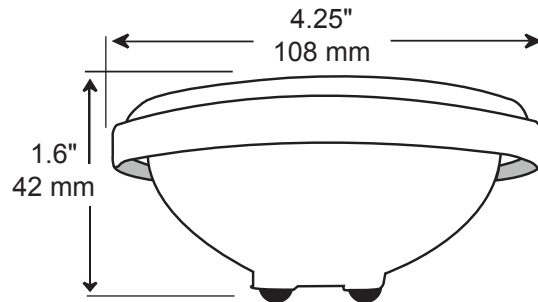

Type:

Model:

PAR36 12V LED Lamps

SPECIFICATIONS

BASE: Screw terminal base

VOLTAGE: 12 V AC/DC

COLOR TEMPERATURE: 2700K and 3000K

CRI: 80+

AGENCY LISTINGS: IP67 (weatherproof) rated

WARRANTY: Five years

Dauer's warm-white PAR36 lamps are IP67-rated for weatherproof durability. Non-dimmable. Warranted for 5 years, they will last in most applications for more than 50,000 hours.

MODEL	WATTAGE	BEAM SPREAD	LUMENS	EFFICACY	
487242	LED-AR36-4W-2700K-38°	4W	38°	320	80 lm/W
487243	LED-AR36-4W-2700K-60°	4W	60°	320	80 lm/W
487247	LED-AR36-4W-3000K-38°	4W	38°	320	80 lm/W
487248	LED-AR36-4W-3000K-60°	4W	60°	320	80 lm/W
487252	LED-AR36-6W-2700K-38°	6W	38°	480	80 lm/W
487253	LED-AR36-6W-2700K-60°	6W	60°	480	80 lm/W
487257	LED-AR36-6W-3000K-38°	6W	38°	480	80 lm/W
487258	LED-AR36-6W-3000K-60°	6W	60°	480	80 lm/W
487262	LED-AR36-10W-2700K-38°	10W	38°	800	80 lm/W
487263	LED-AR36-10W-2700K-60°	10W	60°	800	80 lm/W
487267	LED-AR36-10W-3000K-38°	10W	38°	800	80 lm/W
487268	LED-AR36-10W-3000K-60°	10W	60°	800	80 lm/W
487272	LED-AR36-13W-2700K-38°	13W	38°	1040	80 lm/W
487273	LED-AR36-13W-2700K-60°	13W	60°	1040	80 lm/W
487277	LED-AR36-13W-3000K-38°	13W	38°	1040	80 lm/W
487278	LED-AR36-13W-3000K-60°	13W	60°	1040	80 lm/W
487287	LED-AR36-17W-3000K-38°	17W	38°	1360	80 lm/W
487288	LED-AR36-17W-3000K-60°	17W	60°	1360	80 lm/W