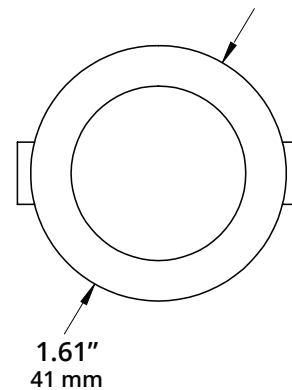

Type:

Model:

HENDRIX Marker Light with Shroud

ORDERING CODE:

489872-2700K
489872-3000K

SPECIFICATIONS

HOUSING:

Cast brass.

FINISH:

Weathered brass.
Custom powder-coated colors available.

LENS:

Flat tempered glass lens with flat top.

INTEGRATED LED:

1W. 12V. 67 lumens. 1.61 VA at 3000K. 80 CRI.

MOUNTING:

Installs in-grade. PVC sleeve sold separately. Available in 12" (489889-12) and 6" (489889-6) heights.

WIRING:

Pre-wired with 5' pigtail of 18/2 cable.

WARRANTY:

Ten years.

Driver-over rated at 4,400 lbs.

DIMENSIONS:

PVC sold separately.
Available in 12" and 6" heights.