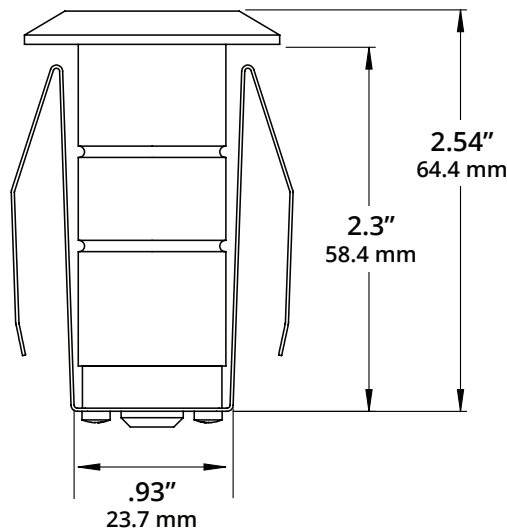

FINISH:

Weathered brass.
Custom powder-coated colors available.

LENS:

Flat tempered glass lens with flat top.

INTEGRATED LED:

1W. 12V. 67 lumens. 1.61 VA at 3000K. 80 CRI.

MOUNTING:

Installs in-grade. PVC sleeve sold separately. Available in 12" (489889-12) and 6" (489889-6) heights.

WIRING:

Pre-wired with 5' pigtail of 18/2 cable.

WARRANTY:

Ten years.

Driver-over rated at 4,400 lbs.

DIMENSIONS:

PVC sold separately.
Available in 12" and 6" heights.