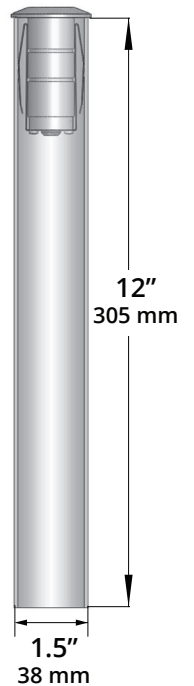

Type:

Model:

HENDRIX Marker Light with Shroud

ORDERING CODE:

489872-2700K
489872-3000K

SPECIFICATIONS

HOUSING:

Cast brass.

FINISH:

Weathered brass.
Custom powder-coated colors available.

LENS:

Flat tempered glass lens with flat top.

INTEGRATED LED:

1W. 12V. 67 lumens. 1.61 VA at 3000K. 80 CRI.

MOUNTING:

Installs in-grade. PVC sleeve sold separately. Available in 12" (489889-12) and 6" (489889-6) heights.

WIRING:

Pre-wired with 5' pigtail of 18/2 cable.

WARRANTY:

Ten years.

Driver-over rated at 4,400 lbs.

DIMENSIONS:

PVC sold separately.
Available in 12" and 6" heights.