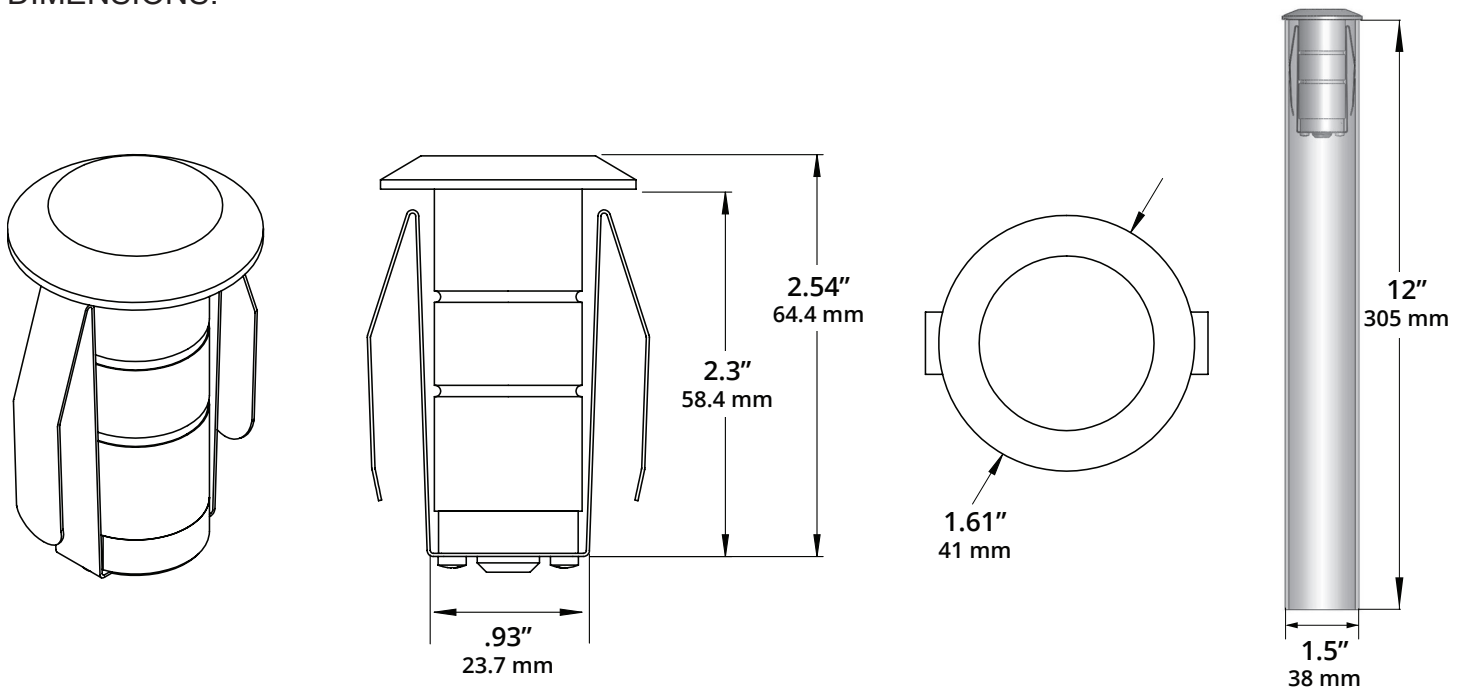

**LENS:**

Flat tempered glass lens with flat top.

**INTEGRATED LED:**

1W. 12V. 67 lumens. 1.61 VA at 3000K. 80 CRI.

**MOUNTING:**

Installs in-grade. 1-9/16" opening needed to insert PVC sleeve.  
PVC sleeve sold separately. Available in 12" (489889-12) and 6" (489889-6) heights.

### DIMENSIONS:

PVC sold separately.  
Available in 12" and 6" heights.