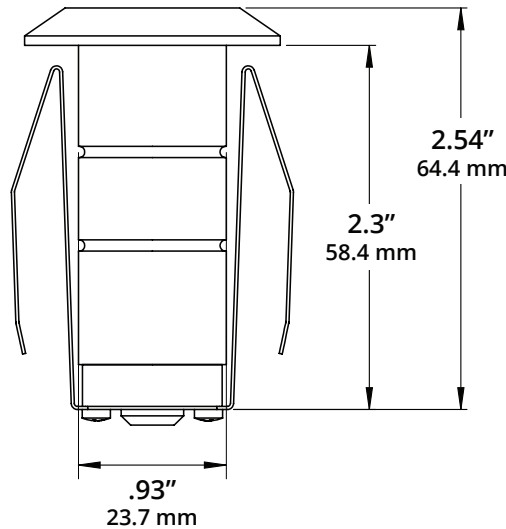

MOUNTING:

Installs in-grade. PVC sleeve sold separately. Available in 12" (489889-12) and 6" (489889-6) heights.

WIRING:

Pre-wired with 5' pigtail of 18/2 cable.

WARRANTY:

Ten years.

Driver-over rated at 4,400 lbs.

DIMENSIONS:

*PVC sold separately.
Available in 12" and 6" heights.*