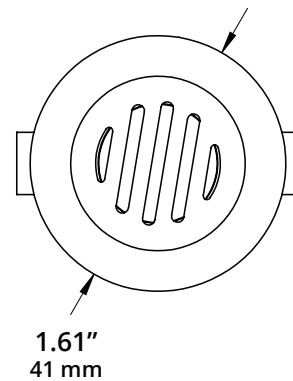

MOUNTING:

Installs in-grade. PVC sleeve sold separately. Available in 12" (489889-12) and 6" (489889-6) heights.

WIRING:

Pre-wired with 5' pigtail of 18/2 cable.

WARRANTY:

Ten years.

Driver-over rated at 4,400 lbs.

DIMENSIONS:

*PVC sold separately.
Available in 12" and 6" heights.*