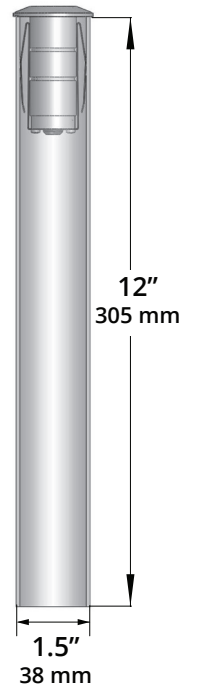

Type:

Model:

BOWIE Marker Light with Rock Guard

ORDERING CODE:

489873-2700K

489873-3000K

SPECIFICATIONS

HOUSING:

Cast brass.

FINISH:

Weathered brass.

Custom powder-coated colors available.

LENS:

Flat tempered glass lens.

INTEGRATED LED:

1W. 12V. 27 lumens. 1.63 VA at 3000K. 80 CRI.

MOUNTING:

Installs in-grade. PVC sleeve sold separately. Available in 12" (489889-12) and 6" (489889-6) heights.

WIRING:

Pre-wired with 5' pigtail of 18/2 cable.

WARRANTY:

Ten years.

Driver-over rated at 4,400 lbs.

DIMENSIONS:

*PVC sold separately.
Available in 12" and 6" heights.*