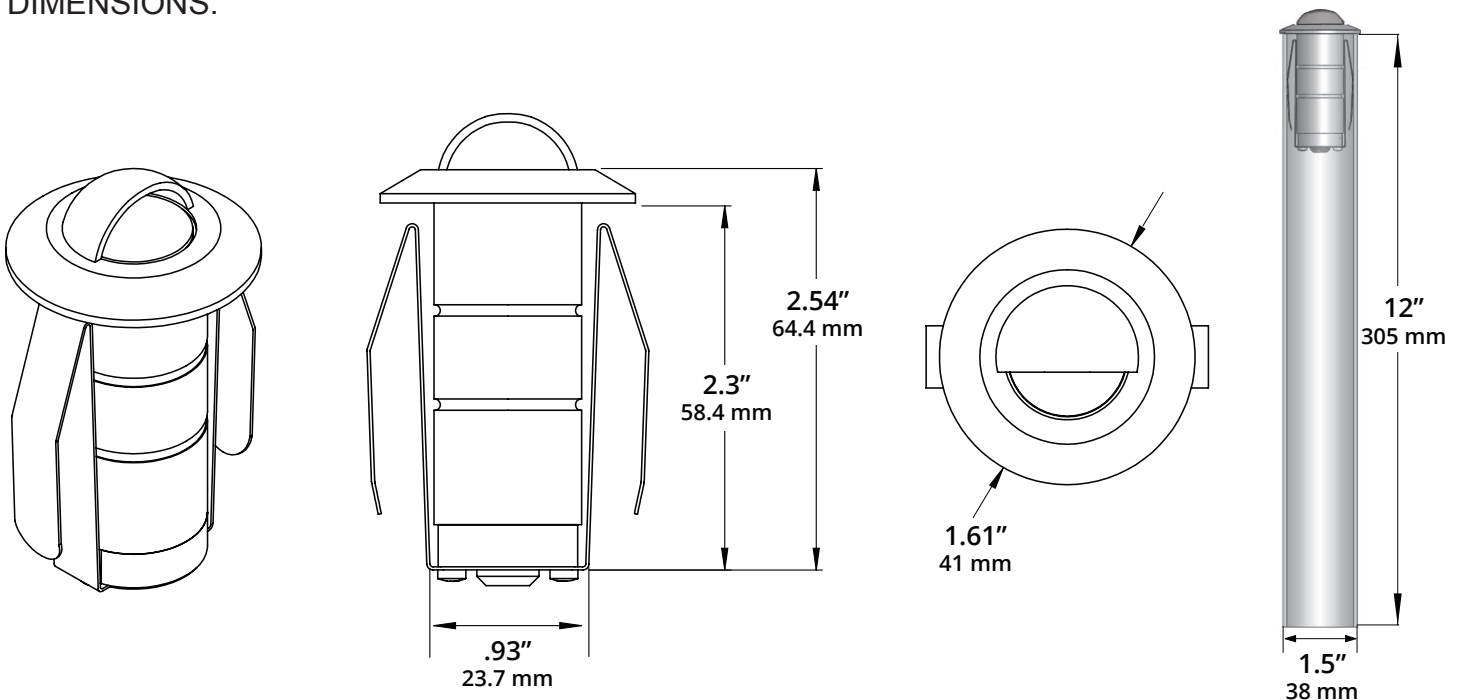

Type:

Model:

JAGGER Marker Light with Shroud

ORDERING CODE:

489874-2700K
489874-3000K

SPECIFICATIONS

HOUSING:

Cast brass.

FINISH:

Weathered brass.
Custom powder-coated colors available.

LENS:

Flat tempered glass lens with shrouded top.

INTEGRATED LED:

1W. 12V. 28 lumens. 1.64 VA at 3000K. 80 CRI.

MOUNTING:

Installs in-grade. PVC sleeve sold separately.
Available in 12" (489889-12) and 6" (489889-6) heights.

WIRING:

Pre-wired with 5' pigtail of 18/2 cable.

WARRANTY:

Ten years.

DIMENSIONS:

*PVC sold separately.
Available in 12" and 6" heights.*