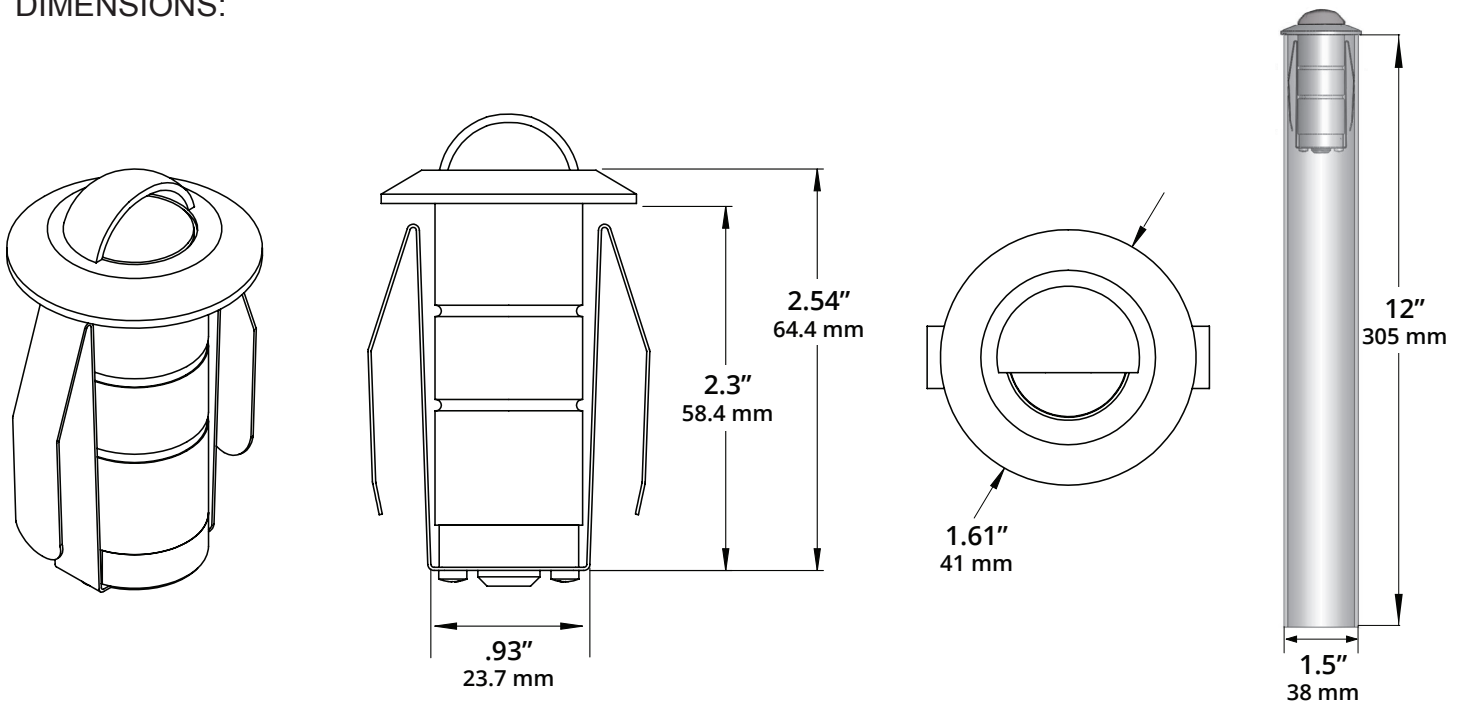

Type:

Model:

JAGGER Marker Light with Shroud

ORDERING CODE:

489874-2700K
489874-3000K

SPECIFICATIONS

HOUSING:

Cast brass.

FINISH:

Weathered brass.
Custom powder-coated colors available.

LENS:

Flat tempered glass lens with shrouded top.

INTEGRATED LED:

1W. 12V. 28 lumens. 1.64 VA at 3000K. 80 CRI.

MOUNTING:

Installs in-grade. 1-9/16" opening needed to insert PVC sleeve.
PVC sleeve sold separately. Available in 12" (489889-12) and 6" (489889-6) heights.

WIRING:

Pre-wired with 5' pigtail of 18/2 cable.

WARRANTY:

Ten years.

DIMENSIONS:

*PVC sold separately.
Available in 12" and 6" heights.*