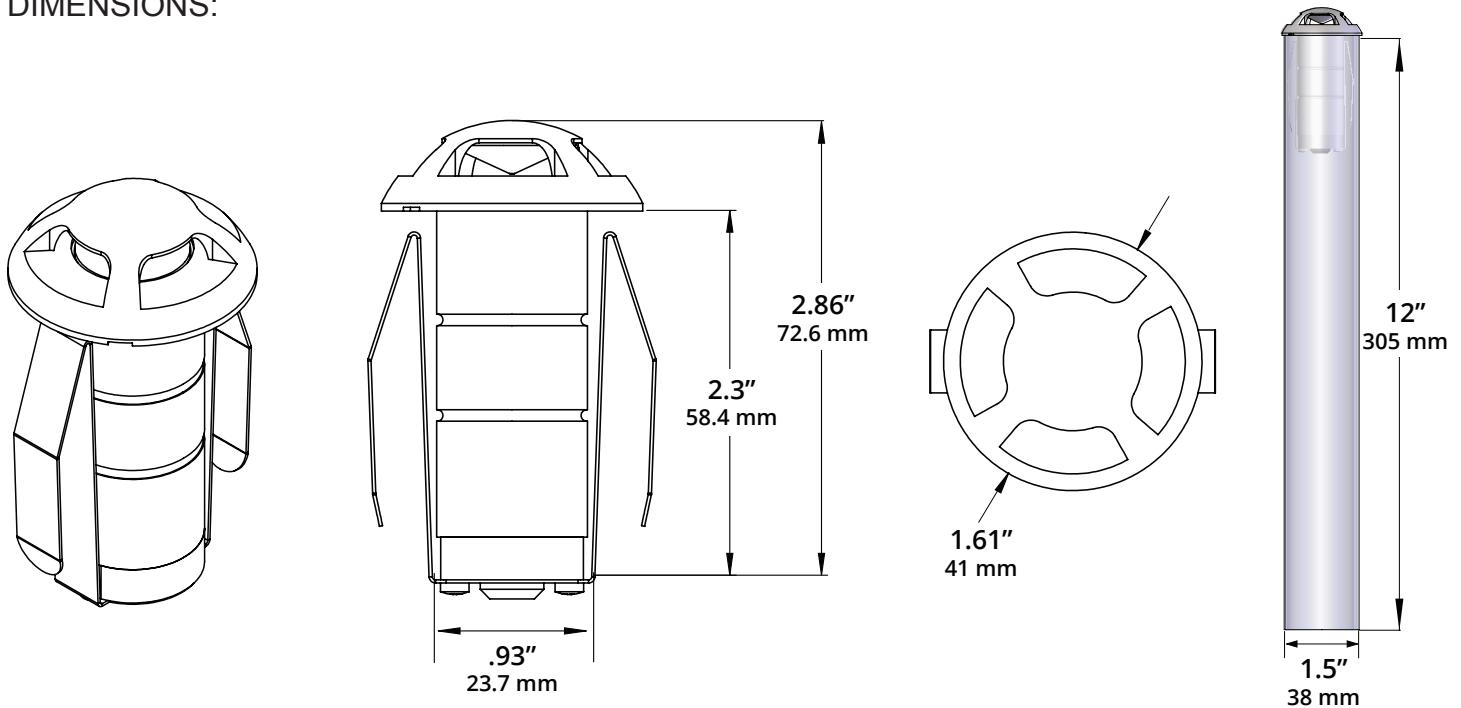

Type:

Model:

RAIDEN Marker Light with 4-Direction Shroud

ORDERING CODE:

489886-2700K
489886-3000K

SPECIFICATIONS

HOUSING:

316 marine grade stainless steel.

FINISH:

Polished stainless steel.
Custom powder-coated colors available.

LENS:

Flat tempered glass lens with shrouded top.

INTEGRATED LED:

1W. 12V. 28 lumens. 1.64 VA at 3000K. 80 CRI.

MOUNTING:

Installs in-grade. PVC sleeve sold separately.
Available in 12" (489889-12) and 6" (489889-6) heights.

WIRING:

Pre-wired with 5' pigtail of 18/2 cable.

WARRANTY:

Ten years.

Drive-over rated at 4,400 lbs.

DIMENSIONS:

PVC sold separately.
Available in 12" and 6" heights.