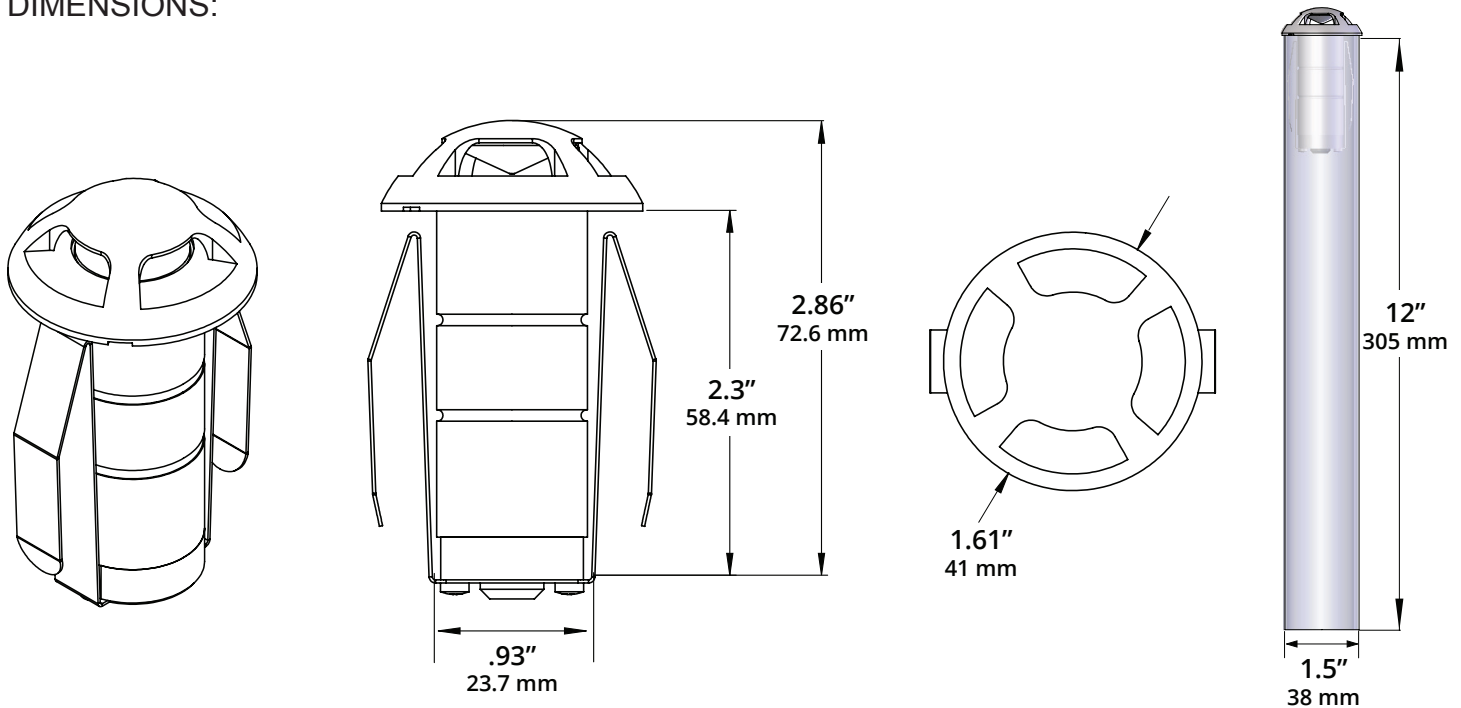

MOUNTING:

Installs in-grade. 1-9/16" opening needed to insert PVC sleeve.

PVC sleeve sold separately. Available in 12" (489889-12) and 6" (489889-6) heights.

WIRING:

Pre-wired with 5' pigtail of 18/2 cable.

WARRANTY:

Ten years.

Drive-over rated at 4,400 lbs.

DIMENSIONS:

PVC sold separately.
Available in 12" and 6" heights.