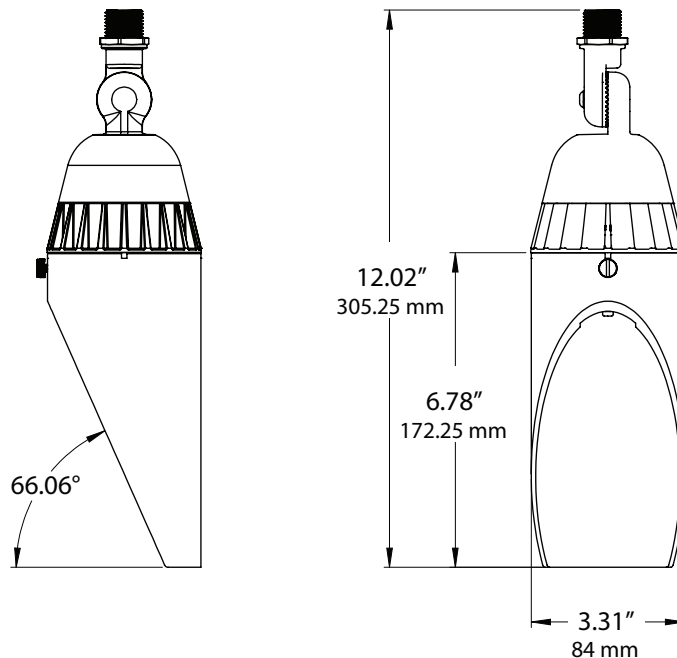

Type:

Model:

**MOONDANCE Aluminum
Integrated LED Downlight**

SPECIFICATIONS

ORDER CODE:

489150-100 (12W)

489151-100 (16W)

HOUSING:

12W at 630lm; 16W at 775lm. 14.86VA (12W), 18.41VA (16W). 65 CRI.

OPTICS:

Beam spread 30°, 45°, 65°, 100°.

COLOR TEMPERATURE:

5700K

MOUNTING:

Stem threaded with 1/2" NPT.

WIRING:

Pre-wired with a five-foot pigtail of 18/2 cable.

WARRANTY:

Ten years.

The Moondance downlight features an integrated LED source available in 12W and 16W, 5700K, 100° beam spread.

DIMENSIONS:

12W and 16W

LED LAMP SPECIFICATIONS

LAMP TYPE:
Integrated LED.

OPTICS:
Integral optics providing 100° beam spread.

COLOR TEMPERATURES:
5700K

FIXTURE ORDERING INFORMATION

To order a lamped fixture with mounting options, select the appropriate choice from each column as in the following example: