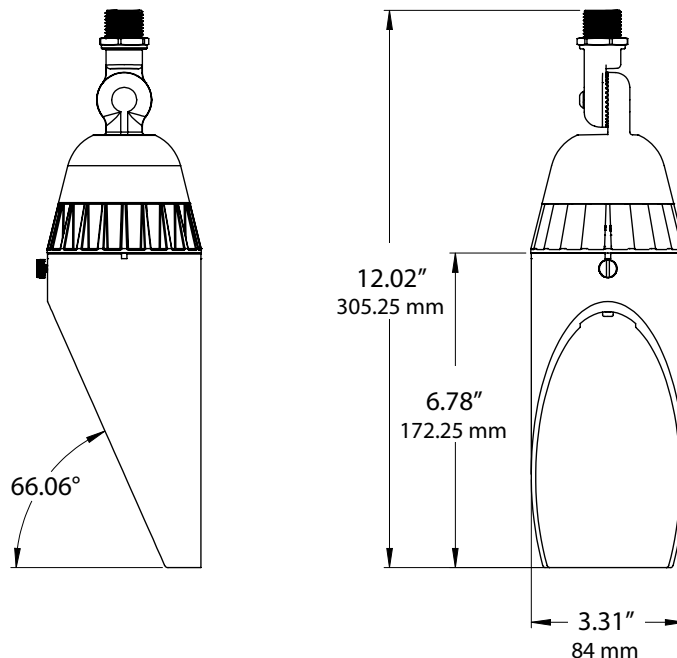

Type:

Model:

**MOONDANCE Aluminum  
Integrated LED Downlight**

**SPECIFICATIONS**

**ORDER CODE:**

489149-65 (8W)  
489149-100 (8W)  
489150-100 (12W)  
489151-100 (16W)

**HOUSING:**

Cast aluminum.

**OPTICS:**

Beam spread 30°, 45°, 65°, 100°.

**COLOR TEMPERATURE:**

5700K

**MOUNTING:**

Stem threaded with 1/2" NPT.

**WIRING:**

Pre-wired with a five-foot pigtail of 18/2 cable.

**WARRANTY:**

Ten years.

The Moondance downlight features an integrated LED source available in 8W, 12W and 16W, 5700K, 30°, 45°, 65° and 100° beam spread.

**DIMENSIONS:**

8W, 12W and 16W

LED LAMP SPECIFICATIONS

**LAMP TYPE:**  
Integrated LED.

**OPTICS:**  
Integral optics providing 30°, 45°, 65°, 100° beam spread.

**COLOR TEMPERATURES:**  
5700K

**FIXTURE ORDERING INFORMATION**

To order a lamped fixture with mounting options, select the appropriate choice from each column as in the following example: